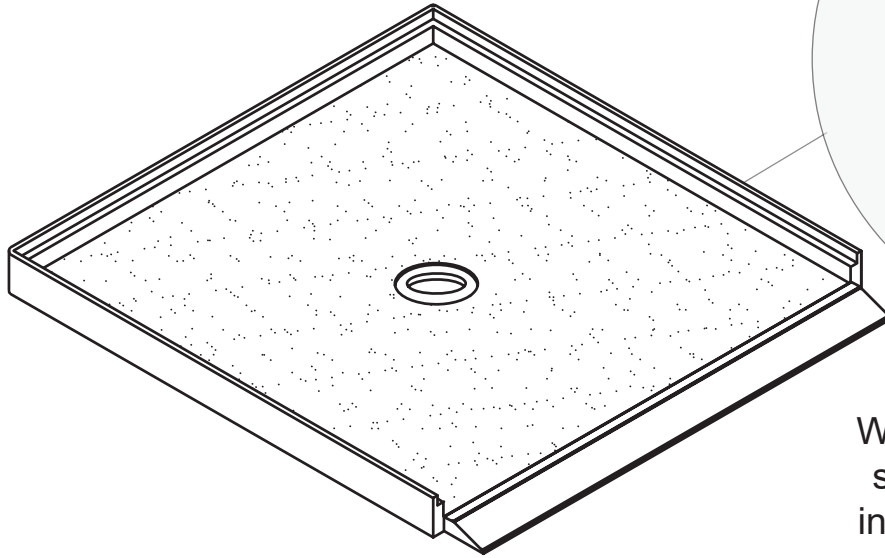

# MERIDIAN SOLID SURFACE CUSTOM SHOWER BASE & THRESHOLD

## Available Textured Surfaces:

- Pebble-Textured Base up to 118" x 70"  
Model # MSB0000CP \*
- Tile-Textured Base up to 116" x 92"  
Model # MSB0000CT \*

## ELITE SERIES

Water dam is omitted at threshold side of the base when using the independent barrier-free threshold