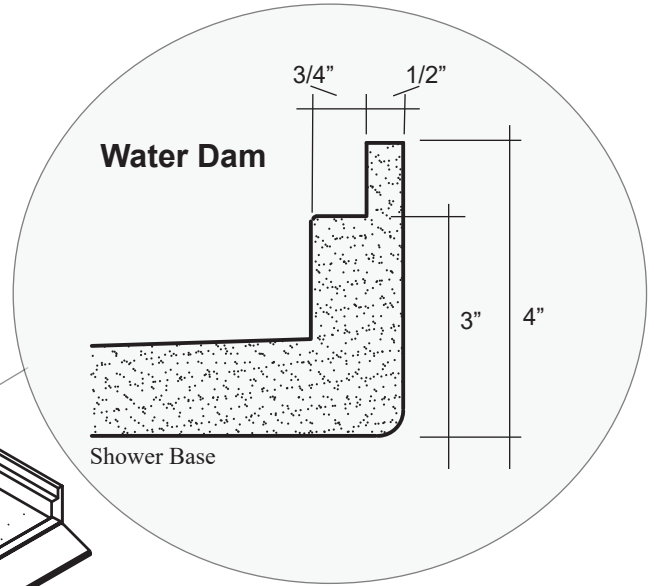

# MERIDIAN SOLID SURFACE CUSTOM SHOWER BASE & THRESHOLD

## Available Textured Surfaces:

- Pebble-Textured Base up to 118" x 70"  
Model # MSB0000CP \*
- Tile-Textured Base up to 116" x 92"  
Model # MSB0000CT \*

## ELITE SERIES

Water dam is omitted at threshold side of the base when using the independent barrier-free threshold