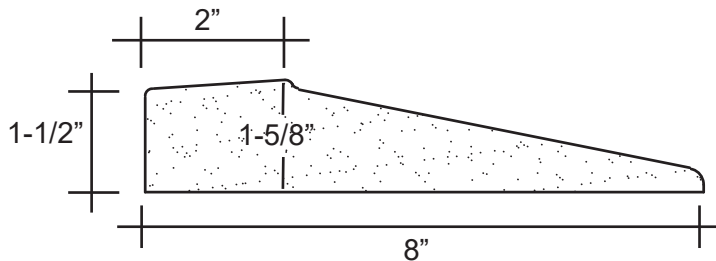

* Insert actual finished dimensions in place of the "0000."

Massillon, OH 44648
330-837-2216

www.TowerShowers.com

www.TowerSinks.com

TOWER
INDUSTRIES
www.TowerSurfaces.com