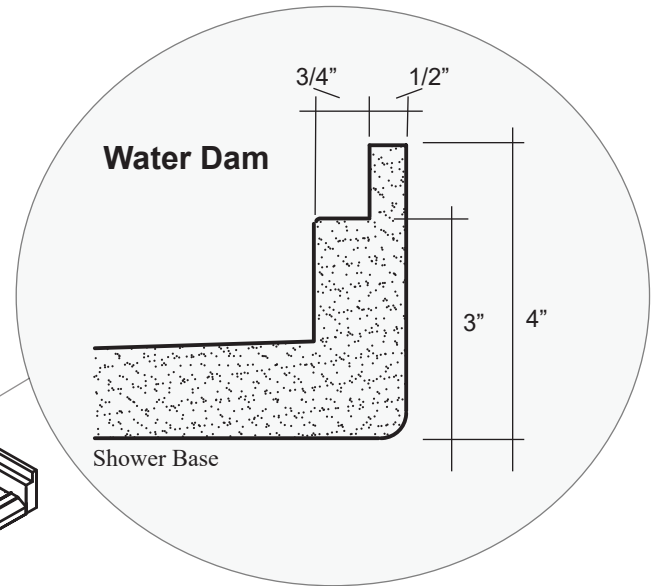

MERIDIAN SOLID SURFACE CUSTOM SHOWER BASE & THRESHOLD

Available Textured Surfaces:

- Pebble-Textured Base up to 118" x 70"
Model # MSB0000CP *
- Tile-Textured Base up to 116" x 92"
Model # MSB0000CT *

ELITE SERIES

Water dam is omitted at threshold side of the base when using the integral accessible threshold

ELITE SERIES Integral Accessible Threshold

Model # MSBTI00ACC *

THRESHOLD

Special Note:

- Interpretation and enforcement of ADA guidelines varies from state to state. Please consult with your local enforcement agency prior to specifying or purchasing this product.