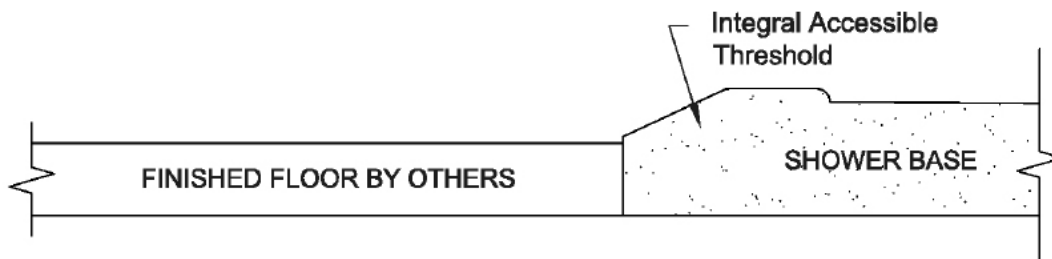

SUGGESTED INSTALLATION DETAIL

* Insert actual finished dimensions in place of the "0000."

Massillon, OH 44648
330-837-2216

www.TowerShowers.com

www.TowerSinks.com

www.TowerSurfaces.com