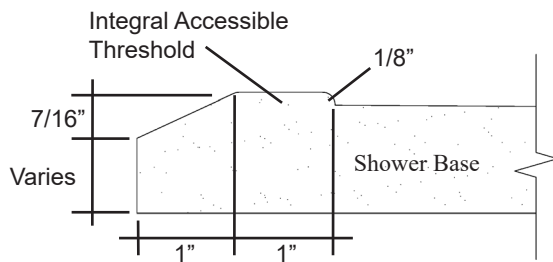

MERIDIAN SOLID SURFACE CUSTOM SHOWER BASE & THRESHOLD

Available Textured Surfaces:

- Pebble-Textured Base up to 118" x 70"
Model # MSB0000CP *
- Tile-Textured Base up to 116" x 92"
Model # MSB0000CT *

ELITE SERIES

Water dam is omitted at threshold side of the base when using the integral accessible threshold

ELITE SERIES Integral Accessible Threshold

Model # MSBTI00ACC *

THRESHOLD

Special Note:

- Interpretation and enforcement of ADA guidelines varies from state to state. Please consult with your local enforcement agency prior to specifying or purchasing this product.