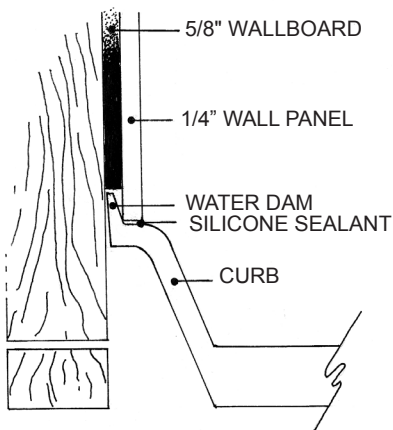

MERIDIAN SOLID SURFACE ONE-PIECE SHOWER BASE

Model # MSB61536SACC

61.5" x 36" Accessible

- Integral shower floor and threshold for alcove installation
- Choose from a variety of solid colors and granite-patterned colors
- Easy to clean surface, does not promote mold or mildew
- Textured flooring helps prevent slipping
- Tapered floor helps water flow to drain
- Rigid water barrier integrated into base
- Uses standard 2" NPS strainer assembly
- Certified by Home Innovation Research Labs to the harmonized CSA B45.5/IAPMO Z124
- Approved by the Massachusetts Board of Examiners of Plumbers and Gasfitters

Section Thru Waterdam

Section Thru Threshold

Special Note:

- Interpretation and enforcement of ADA guidelines varies from state to state. Please consult with your local enforcement agency prior to specifying or purchasing this product.