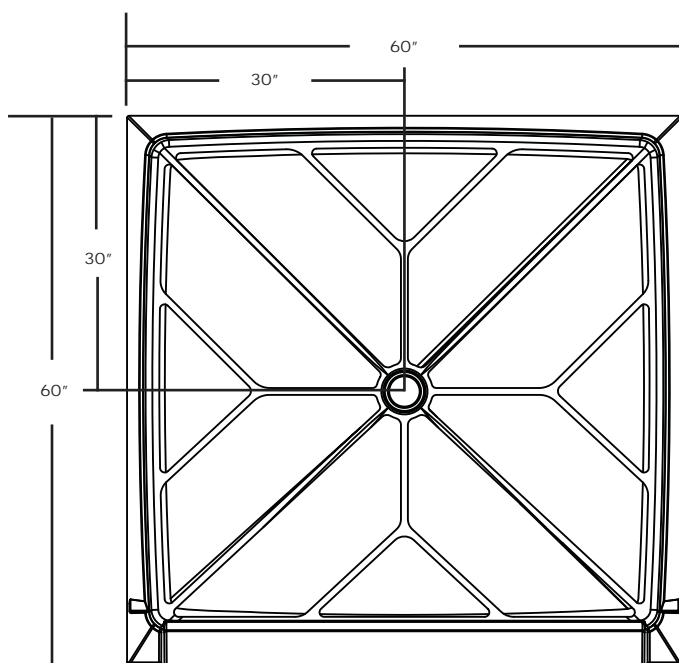

Section Thru Threshold