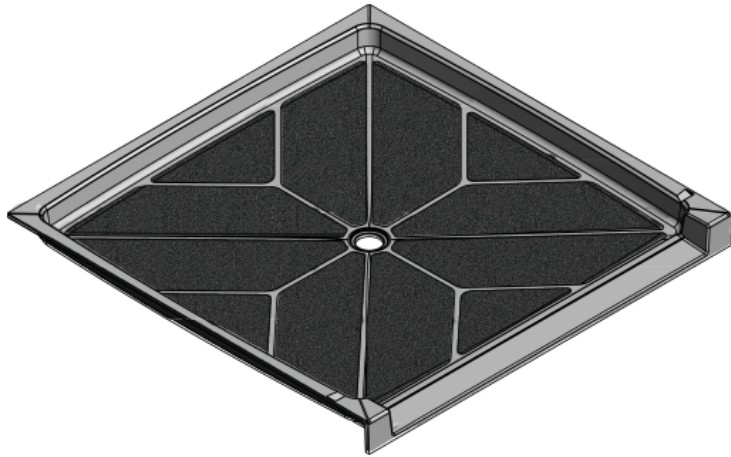

# MERIDIAN SOLID SURFACE ONE-PIECE SHOWER

Model # MSB6060SACC

60" x 60"

## Accessible Center Drain

### Special Note:

- Interpretation and enforcement of ADA guidelines varies from state to state. Please consult with your local enforcement agency prior to specifying or purchasing this product.

- Integral shower floor and threshold for alcove installation
- Choose from a variety of solid colors and granite-patterned colors
- Easy to clean surface, does not promote mold or mildew
- Textured flooring helps prevent slipping
- Tapered floor helps water flow to drain
- Rigid water barrier integrated into base
- Uses standard 2" NPS strainer assembly
- Certified by Home Innovation Research Labs to the harmonized CSA B45.5/IAPMO Z124
- Approved by the Massachusetts Board of Examiners of Plumbers and Gasfitters