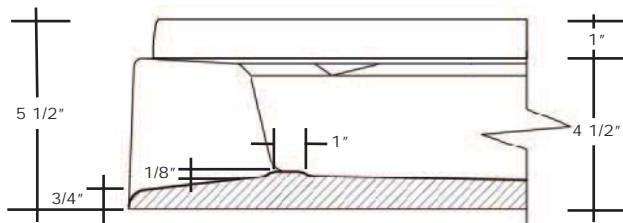

# MERIDIAN SOLID SURFACE ONE-PIECE SHOWER

Model # MSB6060SACC

60" x 60"

### Special Note:

- Interpretation and enforcement of ADA guidelines varies from state to state. Please consult with your local enforcement agency prior to specifying or purchasing this product.

- Integral shower floor and threshold for alcove installation
- Choose from a variety of solid colors and granite-patterned colors
- Easy to clean surface, does not promote mold or mildew
- Textured flooring helps prevent slipping
- Tapered floor helps water flow to drain
- Rigid water barrier integrated into base
- Uses standard 2" NPS strainer assembly
- Certified by Home Innovation Research Labs to the harmonized CSA B45.5/IAPMO Z124
- Approved by the Massachusetts Board of Examiners of Plumbers and Gasfitters

### Section Thru Threshold