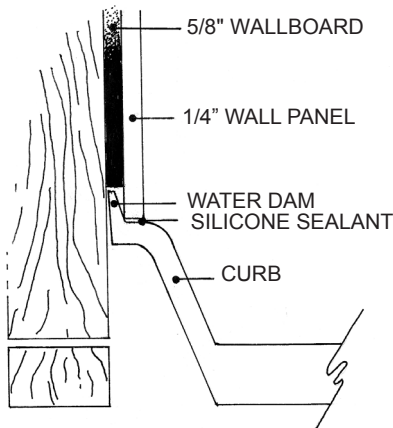

MERIDIAN SOLID SURFACE ONE-PIECE SHOWER BASE

Model # MSB6036SACC

60" x 36" Accessible

- Integral shower floor and threshold for alcove installation
- Choose from a variety of solid colors and granite-patterned colors
- Easy to clean surface, does not promote mold or mildew
- Textured flooring helps prevent slipping
- Tapered floor helps water flow to drain
- Rigid water barrier integrated into base
- Uses standard 2" NPS strainer assembly
- Certified by Home Innovation Research Labs to the harmonized CSA B45.5/IAPMO Z124
- Approved by the Massachusetts Board of Examiners of Plumbers and Gasfitters

Section Thru Waterdam

Section Thru Threshold

Special Note:

- Interpretation and enforcement of ADA guidelines varies from state to state. Please consult with your local enforcement agency prior to specifying or purchasing this product.