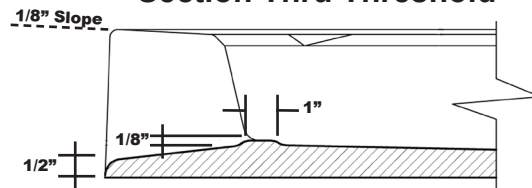

MERIDIAN SOLID SURFACE ONE-PIECE SHOWER BASE

Model # MSB6036SACC

60" x 36" Accessible

- Integral shower floor and threshold for alcove installation
- Choose from a variety of solid colors and granite-patterned colors
- Easy to clean surface, does not promote mold or mildew
- Textured flooring helps prevent slipping
- Tapered floor helps water flow to drain
- Rigid water barrier integrated into base
- Uses standard 2" NPS strainer assembly
- Certified by Home Innovation Research Labs to the harmonized CSA B45.5/IAPMO Z124
- Approved by the Massachusetts Board of Examiners of Plumbers and Gasfitters

Section Thru Waterdam

Section Thru Threshold

Special Note:

- Interpretation and enforcement of ADA guidelines varies from state to state. Please consult with your local enforcement agency prior to specifying or purchasing this product.