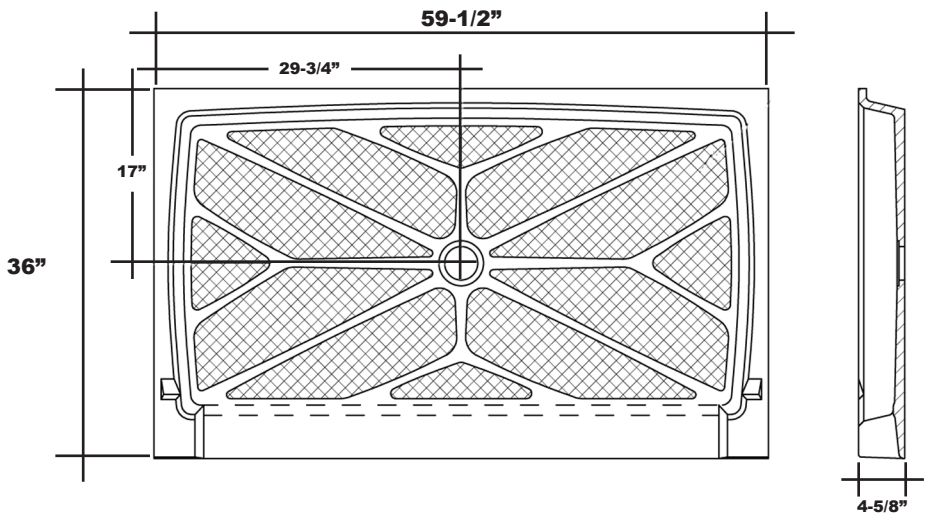

MERIDIAN SOLID SURFACE ONE-PIECE SHOWER BASE

Model # MSB6036SACC

60" x 36" Accessible

- Integral shower floor and threshold for alcove installation
- Choose from a variety of solid colors and granite-patterned colors
- Easy to clean surface, does not promote mold or mildew
- Textured flooring helps prevent slipping
- Tapered floor helps water flow to drain
- Rigid water barrier integrated into base
- Uses standard 2" NPS strainer assembly
- Certified by Home Innovation Research Labs to the harmonized CSA B45.5/IAPMO Z124
- Approved by the Massachusetts Board of Examiners of Plumbers and Gasfitters

Section Thru Waterdam

Section Thru Threshold

Special Note:

- Interpretation and enforcement of ADA guidelines varies from state to state. Please consult with your local enforcement agency prior to specifying or purchasing this product.