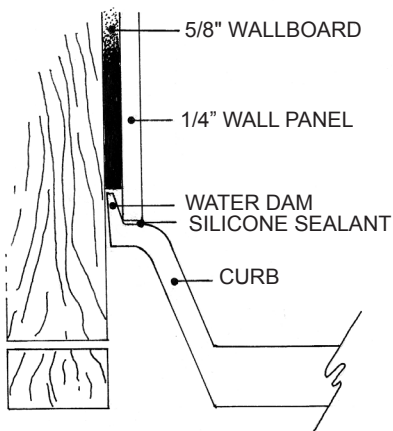

# MERIDIAN SOLID SURFACE ONE-PIECE SHOWER BASE

Model # MSB4242SACC

## 42" x 42" Accessible

- Integral shower floor and threshold for alcove installation
- Choose from a variety of solid colors and granite-patterned colors
- Easy to clean surface, does not promote mold or mildew
- Textured flooring helps prevent slipping
- Tapered floor helps water flow to drain
- Rigid water barrier integrated into base
- Uses standard 2" NPS strainer assembly
- Certified by Home Innovation Research Labs to the harmonized CSA B45.5/IAPMO Z124
- Approved by the Massachusetts Board of Examiners of Plumbers and Gasfitters

### Section Thru Waterdam

### Section Thru Threshold