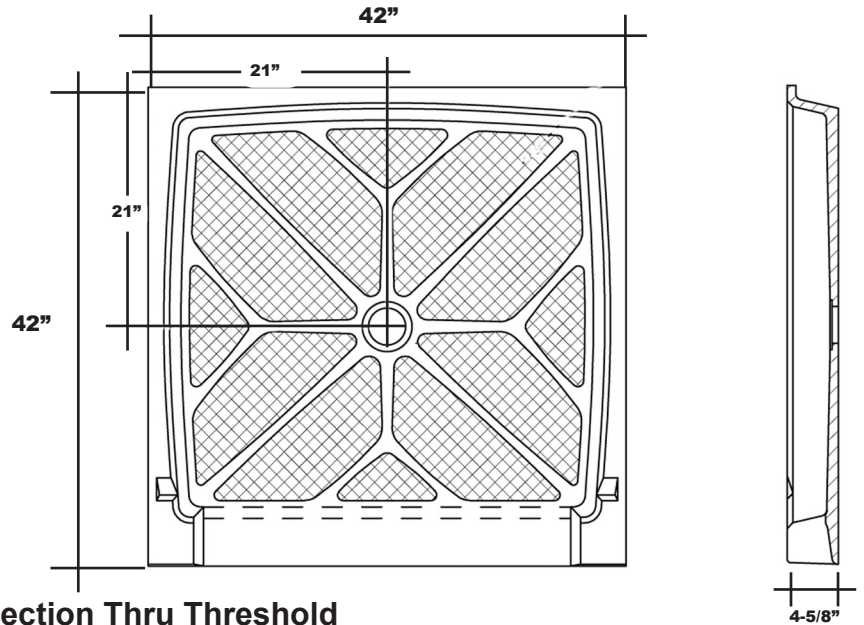

# MERIDIAN SOLID SURFACE ONE-PIECE SHOWER BASE

Model # MSB4242SACC

## 42" x 42" Accessible

- Integral shower floor and threshold for alcove installation
- Choose from a variety of solid colors and granite-patterned colors
- Easy to clean surface, does not promote mold or mildew
- Textured flooring helps prevent slipping
- Tapered floor helps water flow to drain
- Rigid water barrier integrated into base
- Uses standard 2" NPS strainer assembly
- Certified by Home Innovation Research Labs to the harmonized CSA B45.5/IAPMO Z124
- Approved by the Massachusetts Board of Examiners of Plumbers and Gasfitters

### Section Thru Waterdam