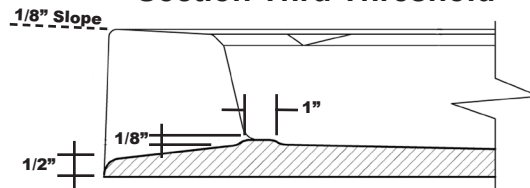

Section Thru Threshold

Special Note:

- Interpretation and enforcement of ADA guidelines varies from state to state. Please consult with your local enforcement agency prior to specifying or purchasing this product.

Massillon, OH 44647
330-837-2216