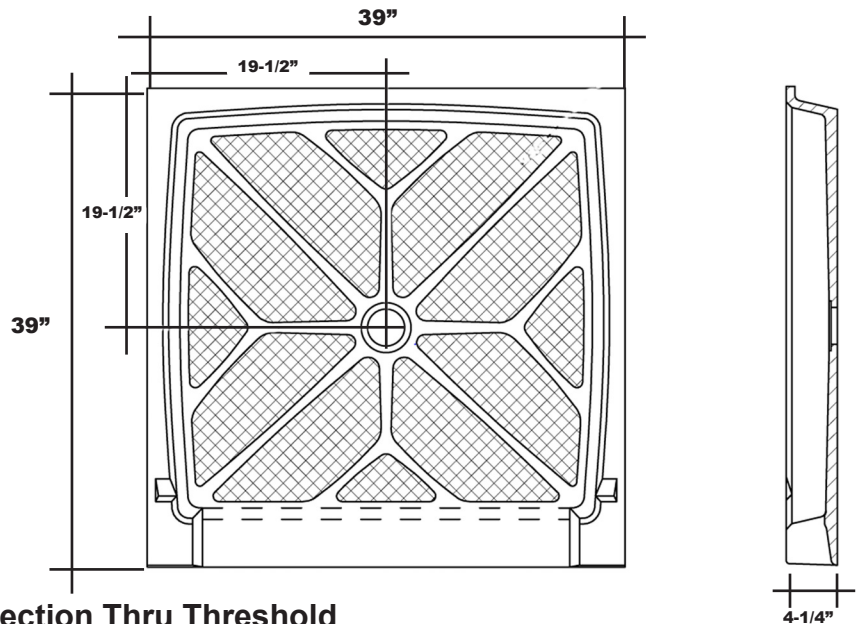

MERIDIAN SOLID SURFACE ONE-PIECE SHOWER BASE

Model # MSB3939SACC

39" x 39" Accessible

- Integral shower floor and threshold for alcove installation
- Choose from a variety of solid colors and granite-patterned colors
- Easy to clean surface, does not promote mold or mildew
- Textured flooring helps prevent slipping
- Tapered floor helps water flow to drain
- Rigid water barrier integrated into base
- Uses standard 2" NPS strainer assembly
- Certified by Home Innovation Research Labs to the harmonized CSA B45.5/IAPMO Z124
- Approved by the Massachusetts Board of Examiners of Plumbers and Gasfitters

Section Thru Waterdam

Section Thru Threshold

Special Note:

- Interpretation and enforcement of ADA guidelines varies from state to state. Please consult with your local enforcement agency prior to specifying or purchasing this product.