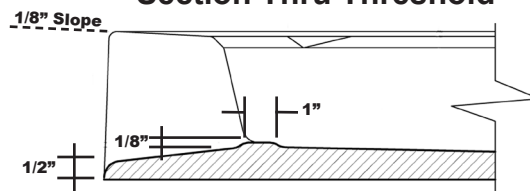

MERIDIAN SOLID SURFACE ONE-PIECE SHOWER BASE

Model # MSB3939SACC

39" x 39" Accessible

- Integral shower floor and threshold for alcove installation
- Choose from a variety of solid colors and granite-patterned colors
- Easy to clean surface, does not promote mold or mildew
- Textured flooring helps prevent slipping
- Tapered floor helps water flow to drain
- Rigid water barrier integrated into base
- Uses standard 2" NPS strainer assembly
- Certified by Home Innovation Research Labs to the harmonized CSA B45.5/IAPMO Z124
- Approved by the Massachusetts Board of Examiners of Plumbers and Gasfitters

Section Thru Waterdam

Section Thru Threshold

Special Note:

- Interpretation and enforcement of ADA guidelines varies from state to state. Please consult with your local enforcement agency prior to specifying or purchasing this product.