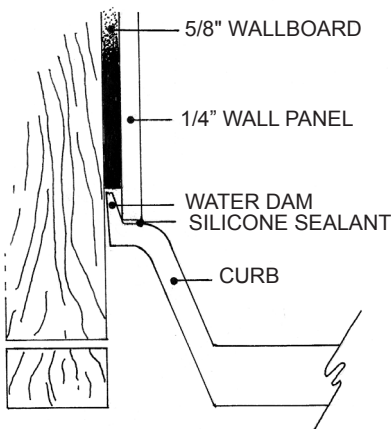

MERIDIAN SOLID SURFACE ONE-PIECE SHOWER BASE

Model # MSB3939SACC

39" x 39" Accessible

- Integral shower floor and threshold for alcove installation
- Choose from a variety of solid colors and granite-patterned colors
- Easy to clean surface, does not promote mold or mildew
- Textured flooring helps prevent slipping
- Tapered floor helps water flow to drain
- Rigid water barrier integrated into base
- Uses standard 2" NPS strainer assembly
- Certified by Home Innovation Research Labs to the harmonized CSA B45.5/IAPMO Z124
- Approved by the Massachusetts Board of Examiners of Plumbers and Gasfitters

Section Thru Waterdam

Section Thru Threshold

Special Note:

- Interpretation and enforcement of ADA guidelines varies from state to state. Please consult with your local enforcement agency prior to specifying or purchasing this product.