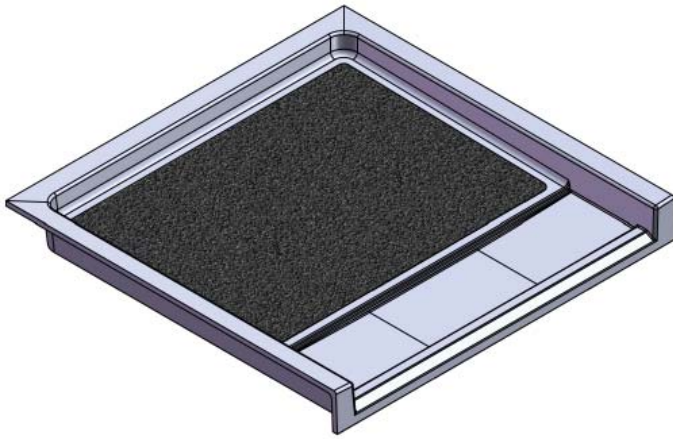

MERIDIAN SOLID SURFACE ONE-PIECE SHOWER BASE

Model # MSB3753675STVF

37.5" x 36.75"
Accessible
Front Trench Drain

- Integral shower floor and threshold for alcove installation
- Variable drain location with stainless steel trench cover
- Choose from a variety of solid colors and granite-patterned colors
- Textured flooring helps prevent slipping
- Tapered floor helps water flow to drain
- Rigid water barrier integrated into base
- Uses standard 2" NPS strainer assembly
- Certified by Home Innovation Research Labs to the harmonized CSA B45.5/IAPMO Z124
- Approved by the Massachusetts Board of Examiners of Plumbers and Gasfitters