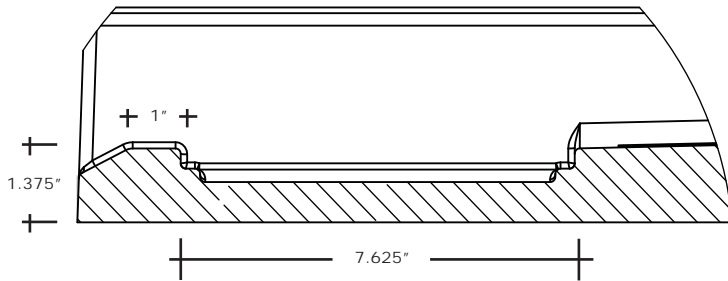

Threshold Detail