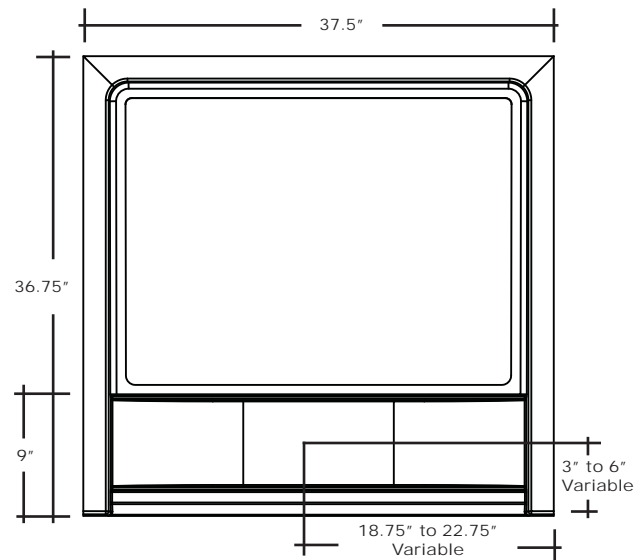

Section Thru Waterdam

Special Note:

- Interpretation and enforcement of ADA guidelines varies from state to state. Please consult with your local enforcement agency prior to specifying or purchasing this product.