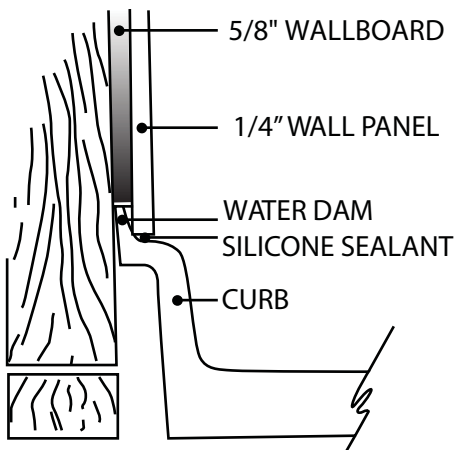

MERIDIAN SOLID SURFACE ONE-PIECE SHOWER BASE

Model # MSB3753675STVF

37.5" x 36.75"
Accessible
Front Trench Drain

- Integral shower floor and threshold for alcove installation
- Variable drain location with stainless steel trench cover
- Choose from a variety of solid colors and granite-patterned colors
- Textured flooring helps prevent slipping
- Tapered floor helps water flow to drain
- Rigid water barrier integrated into base
- Uses standard 2" NPS strainer assembly
- Certified by Home Innovation Research Labs to the harmonized CSA B45.5/IAPMO Z124
- Approved by the Massachusetts Board of Examiners of Plumbers and Gasfitters

Threshold Detail

Section Thru Waterdam

Special Note:

- Interpretation and enforcement of ADA guidelines varies from state to state. Please consult with your local enforcement agency prior to specifying or purchasing this product.