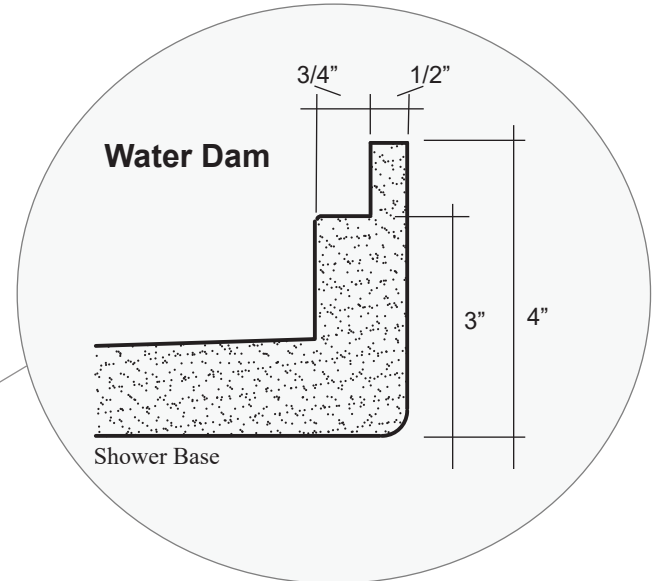

# MERIDIAN SOLID SURFACE CUSTOM SHOWER BASE & THRESHOLD

## Available Textured Surfaces:

- Pebble-Textured Base up to 118" x 70"  
Model # MSB0000CP \*
- Tile-Textured Base up to 116" x 92"  
Model # MSB0000CT \*

## ELITE SERIES

Water dam is provided on all sides of the base when using the independent raised threshold