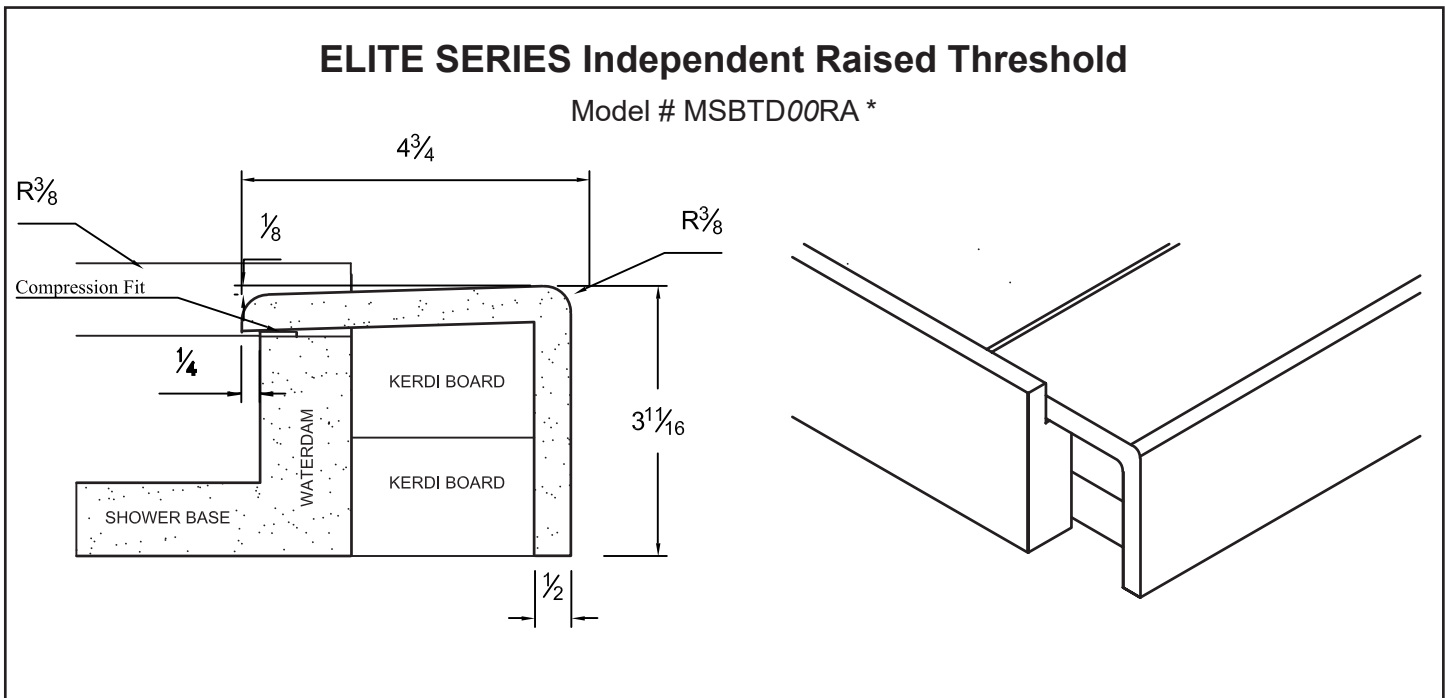

ELITE SERIES Independent Raised Threshold

Model # MSBTD00RA *

* Insert actual finished dimensions in place of the "0000."

Massillon, OH 44648
330-837-2216

www.TowerShowers.com

www.TowerSinks.com

www.TowerSurfaces.com