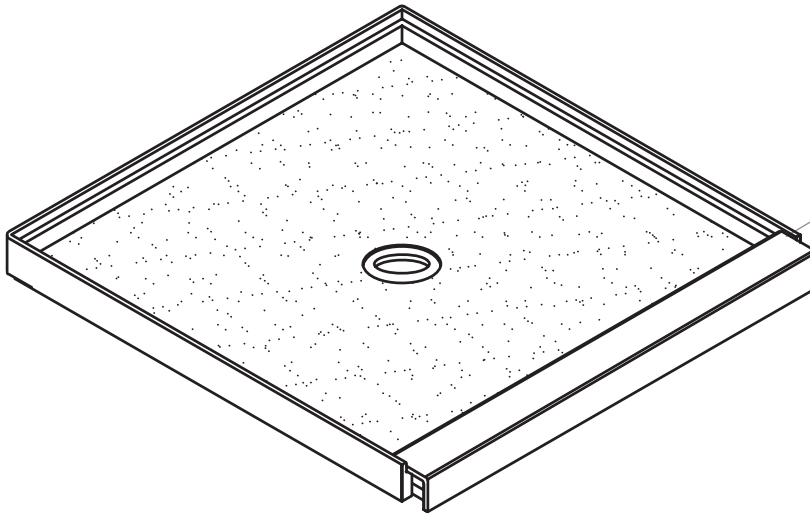

# MERIDIAN SOLID SURFACE CUSTOM SHOWER BASE & THRESHOLD

## Available Textured Surfaces:

- Pebble-Textured Base up to 118" x 70"  
Model # MSB0000CP \*
- Tile-Textured Base up to 116" x 92"  
Model # MSB0000CT \*

## ELITE SERIES

Water dam is provided on all sides of the base when using the independent raised threshold