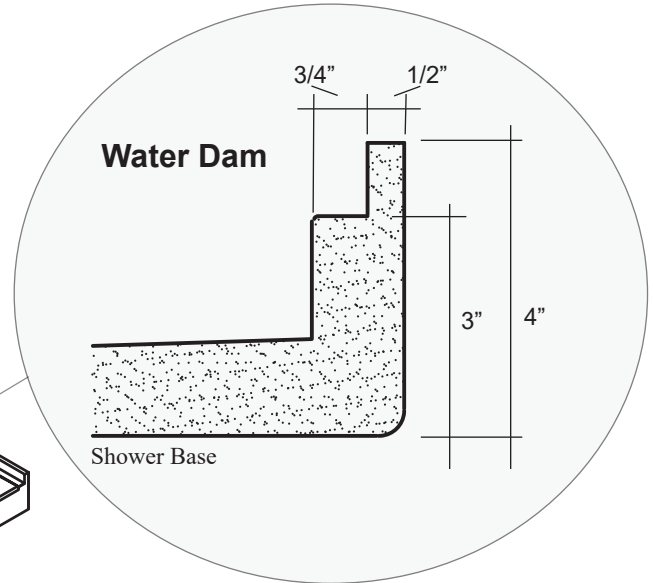

MERIDIAN SOLID SURFACE CUSTOM SHOWER BASE & THRESHOLD

Available Textured Surfaces:

- Pebble-Textured Base up to 118" x 70"
Model # MSB0000CP *
- Tile-Textured Base up to 116" x 92"
Model # MSB0000CT *

ELITE SERIES

Water dam is provided on all sides of the base when using the raised threshold

ELITE SERIES Integral Raised Threshold

Model # MSBT100RA *

* Insert actual finished dimensions in place of the "0000."

Massillon, OH 44648
330-837-2216