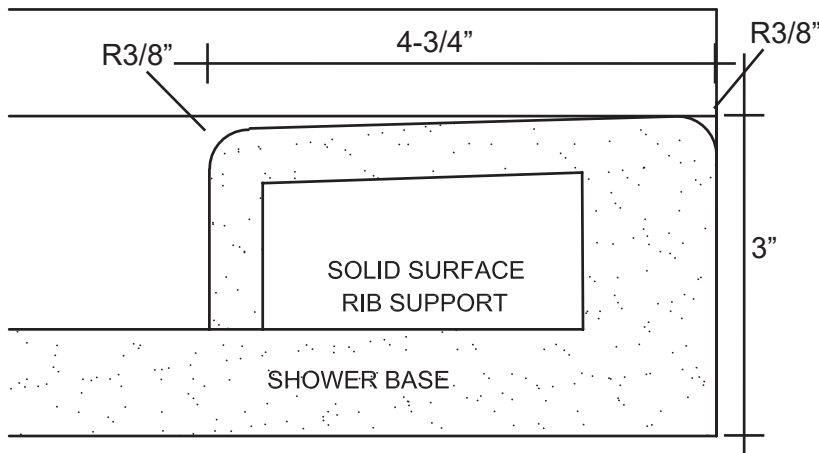

MERIDIAN SOLID SURFACE CUSTOM SHOWER BASE & THRESHOLD

Available Textured Surfaces:

- Pebble-Textured Base up to 118" x 70"
Model # MSB0000CP *
- Tile-Textured Base up to 116" x 92"
Model # MSB0000CT *

ELITE SERIES

Water dam is provided on all sides of the base when using the raised threshold

ELITE SERIES Integral Raised Threshold

Model # MSBT100RA *

* Insert actual finished dimensions in place of the "0000."

Massillon, OH 44648
330-837-2216