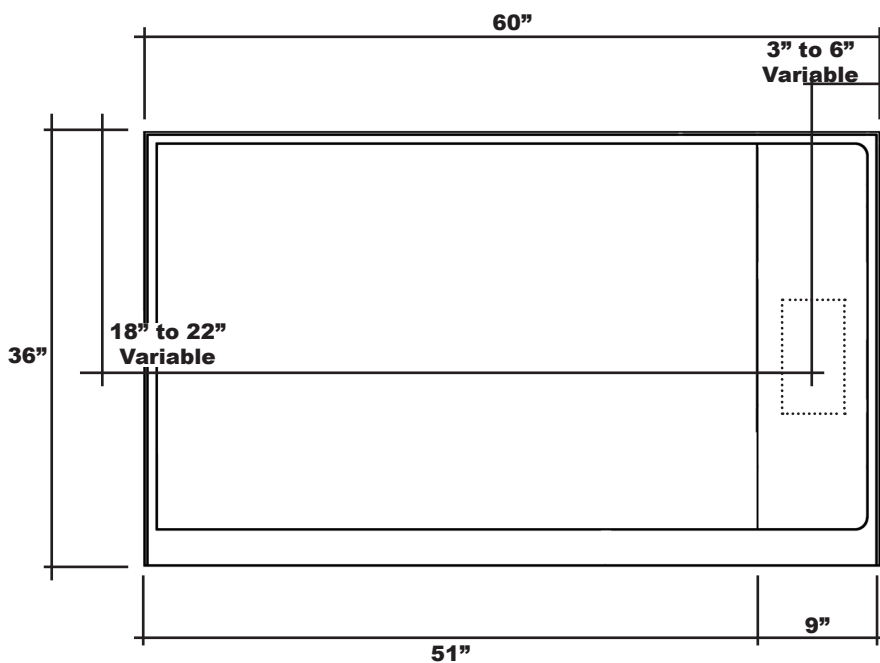

MERIDIAN SOLID SURFACE ONE-PIECE SHOWER BASE

Model # MSB6036STVR (Right-Drain)
Model # MSB6036STVL (Left-Drain)

60" x 36"

Variable End Trench Drain

Threshold Detail

- Integral shower floor and threshold for alcove installation
- Variable drain location with stainless steel trench cover
- Choose from a variety of solid colors and granite-patterned colors
- Easy to clean surface, does not promote mold or mildew
- Textured flooring helps prevent slipping
- Tapered floor helps water flow to drain
- Rigid water barrier integrated into base
- Uses standard 2" NPS strainer assembly
- Certified by Home Innovation Research Labs to the harmonized CSA B45.5/IAPMO Z124
- Approved by the Massachusetts Board of Examiners of Plumbers and Gasfitters

Section Thru Waterdam