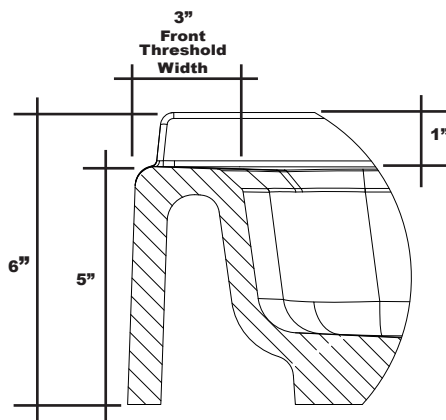

MERIDIAN SOLID SURFACE ONE-PIECE SHOWER BASE

Model # MSB6036STVR (Right-Drain)
Model # MSB6036STVL (Left-Drain)

60" x 36"

Variable End Trench Drain

Threshold Detail

- Integral shower floor and threshold for alcove installation
- Variable drain location with stainless steel trench cover
- Choose from a variety of solid colors and granite-patterned colors
- Easy to clean surface, does not promote mold or mildew
- Textured flooring helps prevent slipping
- Tapered floor helps water flow to drain
- Rigid water barrier integrated into base
- Uses standard 2" NPS strainer assembly
- Certified by Home Innovation Research Labs to the harmonized CSA B45.5/IAPMO Z124
- Approved by the Massachusetts Board of Examiners of Plumbers and Gasfitters

Section Thru Waterdam