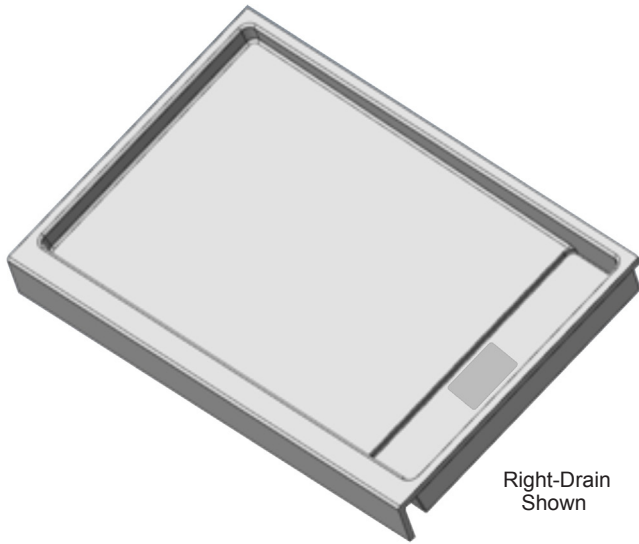

MERIDIAN SOLID SURFACE ONE-PIECE SHOWER BASE

Model # MSB6036STVR (Right-Drain)
Model # MSB6036STVL (Left-Drain)

60" x 36"

Variable End Trench Drain

Threshold Detail

- Integral shower floor and threshold for alcove installation
- Variable drain location with stainless steel trench cover
- Choose from a variety of solid colors and granite-patterned colors
- Easy to clean surface, does not promote mold or mildew
- Textured flooring helps prevent slipping
- Tapered floor helps water flow to drain
- Rigid water barrier integrated into base
- Uses standard 2" NPS strainer assembly
- Certified by Home Innovation Research Labs to the harmonized CSA B45.5/IAPMO Z124
- Approved by the Massachusetts Board of Examiners of Plumbers and Gasfitters

Section Thru Waterdam