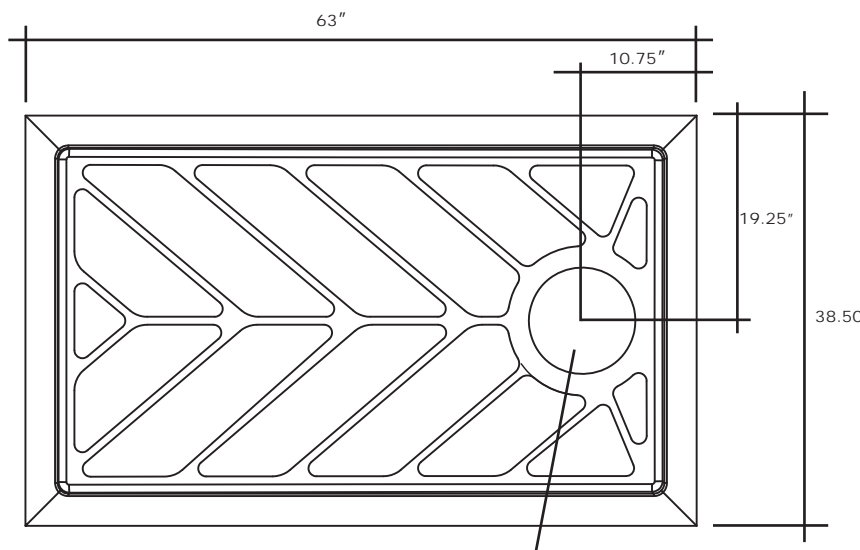

Section Thru Waterdam

10" Drain
Area

Massillon, OH 44647
330-837-2216