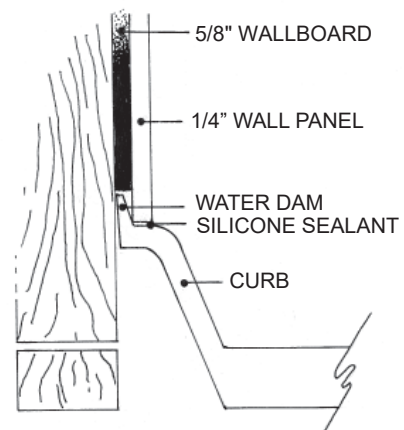

Section Thru Waterdam

10" Drain
Area

Massillon, OH 44647
330-837-2216