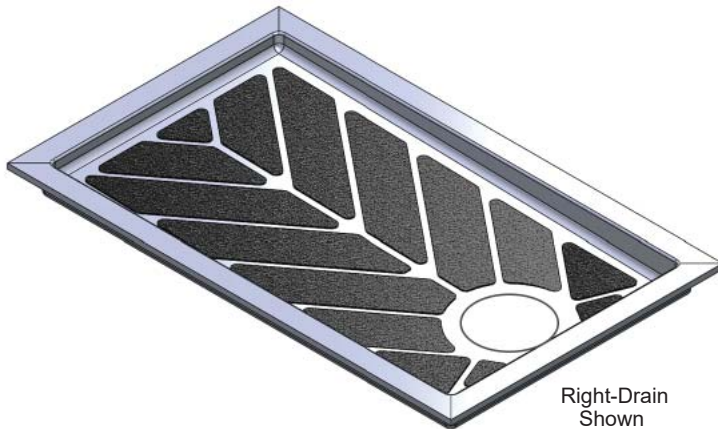

MERIDIAN SOLID SURFACE ONE-PIECE SHOWER BASE

63" x 38.5"

Universal Variable Drain

- Model #MSB63385SUVL (Left-Drain)
- Model #MSB63385SUVR (Right-Drain)
- Model #MSB63385SUVF (Front-Drain)
- Model #MSB63385SUVB (Back-Drain)

Right-Drain
Shown

- Integral shower floor and threshold for alcove installation
- Choose from a variety of solid colors and granite-patterned colors
- Shower floor drains toward 10" drain area allowing for drain orifice to be added anywhere within the 10" drain area
- Easy to clean surface, does not promote mold or mildew
- Textured flooring helps prevent slipping
- Tapered floor helps water flow to drain
- Rigid water barrier integrated into base
- Uses standard 2" NPS strainer assembly
- Certified by Home Innovation Research Labs to the harmonized CSA B45.5/IAPMO Z124
- Approved by the Massachusetts Board of Examiners of Plumbers and Gasfitters