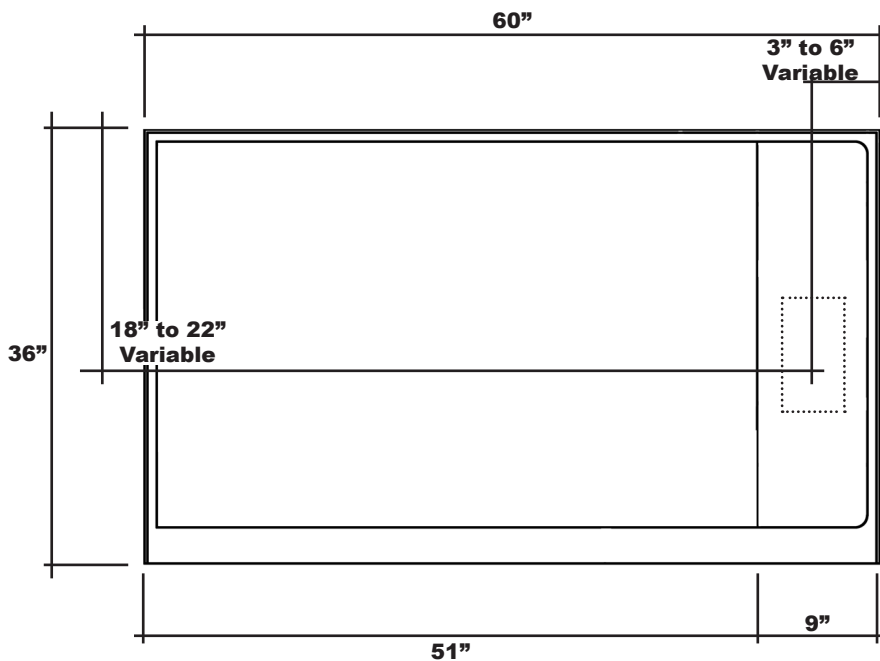

MERIDIAN SOLID SURFACE ONE-PIECE SHOWER BASE

Model # MSB6036STVR (Right-Drain)
 Model # MSB6036STVL (Left-Drain)

60" x 36"

Variable End Trench Drain

Right-Drain
Shown

Threshold Detail

- Integral shower floor and threshold for alcove installation
- Variable drain location with stainless steel trench cover
- Choose from a variety of solid colors and granite-patterned colors
- Easy to clean surface, does not promote mold or mildew
- Textured flooring helps prevent slipping
- Tapered floor helps water flow to drain
- Rigid water barrier integrated into base
- Uses standard 2" NPS strainer assembly
- Certified by Home Innovation Research Labs to the harmonized CSA B45.5/IAPMO Z124
- Approved by the Massachusetts Board of Examiners of Plumbers and Gasfitters

Section Thru Waterdam