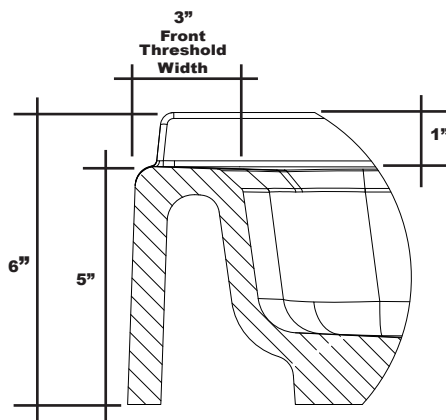

MERIDIAN SOLID SURFACE ONE-PIECE SHOWER BASE

Model # MSB6036STVR (Right-Drain)
 Model # MSB6036STVL (Left-Drain)

60" x 36"

Variable End Trench Drain

Right-Drain
Shown

Threshold Detail

- Integral shower floor and threshold for alcove installation
- Variable drain location with stainless steel trench cover
- Choose from a variety of solid colors and granite-patterned colors
- Easy to clean surface, does not promote mold or mildew
- Textured flooring helps prevent slipping
- Tapered floor helps water flow to drain
- Rigid water barrier integrated into base
- Uses standard 2" NPS strainer assembly
- Certified by Home Innovation Research Labs to the harmonized CSA B45.5/IAPMO Z124
- Approved by the Massachusetts Board of Examiners of Plumbers and Gasfitters

Section Thru Waterdam