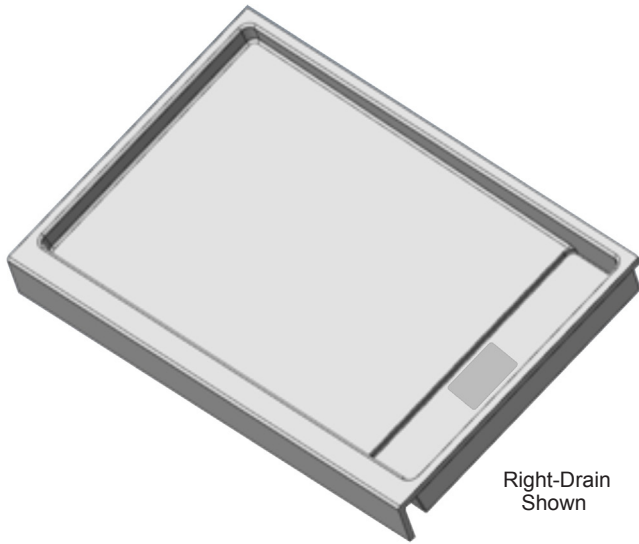

MERIDIAN SOLID SURFACE ONE-PIECE SHOWER BASE

Model # MSB6036STVR (Right-Drain)
 Model # MSB6036STVL (Left-Drain)

60" x 36"

Variable End Trench Drain

Right-Drain
Shown

Threshold Detail

- Integral shower floor and threshold for alcove installation
- Variable drain location with stainless steel trench cover
- Choose from a variety of solid colors and granite-patterned colors
- Easy to clean surface, does not promote mold or mildew
- Textured flooring helps prevent slipping
- Tapered floor helps water flow to drain
- Rigid water barrier integrated into base
- Uses standard 2" NPS strainer assembly
- Certified by Home Innovation Research Labs to the harmonized CSA B45.5/IAPMO Z124
- Approved by the Massachusetts Board of Examiners of Plumbers and Gasfitters

Section Thru Waterdam