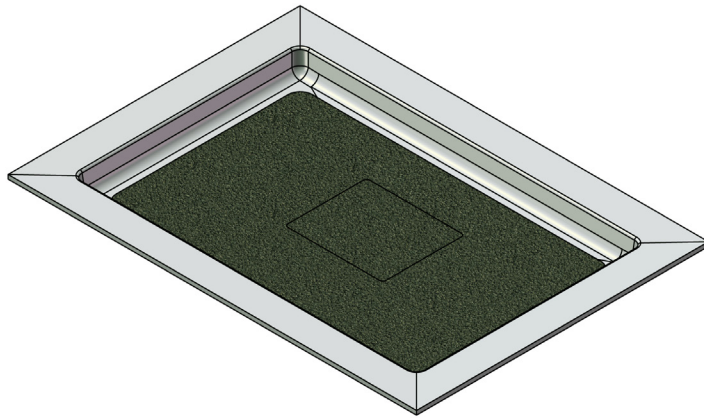

MERIDIAN SOLID SURFACE ONE-PIECE SHOWER BASE

Model # MSB5036SUV

50" x 36" Universal Variable Center Drain

- Integral shower floor and threshold for alcove installation
- Choose from a variety of solid colors and granite-patterned colors
- Variable drain configuration and fabricated threshold allow base to be used in your choice of four configurations
- Easy to clean surface, does not promote mold or mildew
- Textured flooring helps prevent slipping
- Tapered floor helps water flow to drain
- Rigid water barrier integrated into base
- Uses standard 2" NPS strainer assembly
- Certified by Home Innovation Research Labs to the harmonized CSA B45.5/IAPMO Z124
- Approved by the Massachusetts Board of Examiners of Plumbers and Gasfitters

Threshold Detail

Section Thru Waterdam