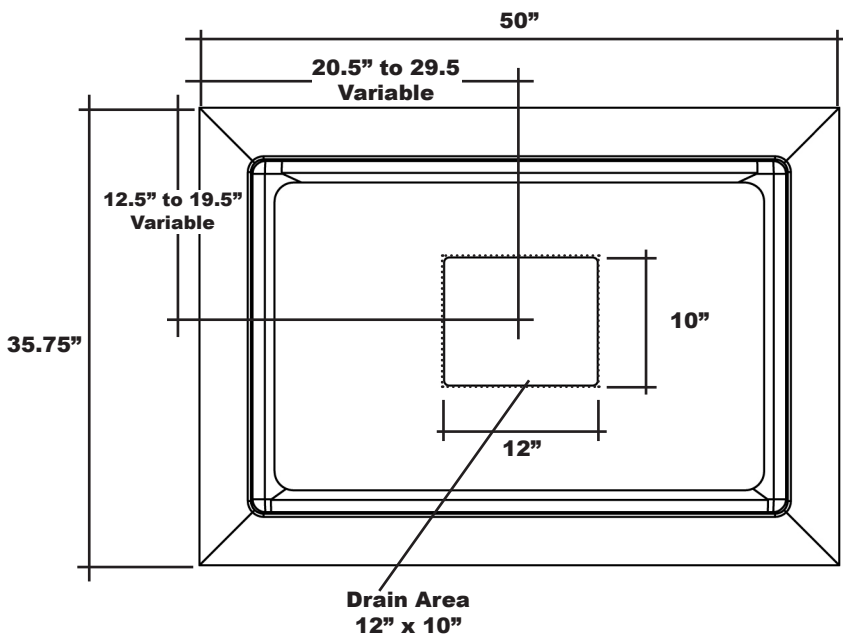

MERIDIAN SOLID SURFACE ONE-PIECE SHOWER BASE

Model # MSB5036SUV

50" x 36" Universal Variable Center Drain

- Integral shower floor and threshold for alcove installation
- Choose from a variety of solid colors and granite-patterned colors
- Variable drain configuration and fabricated threshold allow base to be used in your choice of four configurations
- Easy to clean surface, does not promote mold or mildew
- Textured flooring helps prevent slipping
- Tapered floor helps water flow to drain
- Rigid water barrier integrated into base
- Uses standard 2" NPS strainer assembly
- Certified by Home Innovation Research Labs to the harmonized CSA B45.5/IAPMO Z124
- Approved by the Massachusetts Board of Examiners of Plumbers and Gasfitters

Threshold Detail

Section Thru Waterdam