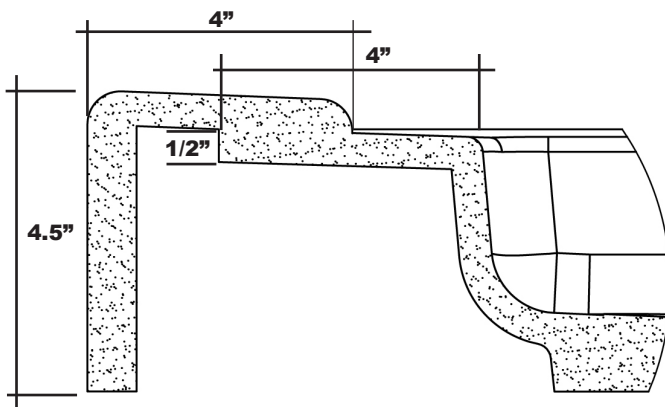

MERIDIAN SOLID SURFACE ONE-PIECE SHOWER BASE

Model # MSB5036SUV

50" x 36" Universal Variable Center Drain

- Integral shower floor and threshold for alcove installation
- Choose from a variety of solid colors and granite-patterned colors
- Variable drain configuration and fabricated threshold allow base to be used in your choice of four configurations
- Easy to clean surface, does not promote mold or mildew
- Textured flooring helps prevent slipping
- Tapered floor helps water flow to drain
- Rigid water barrier integrated into base
- Uses standard 2" NPS strainer assembly
- Certified by Home Innovation Research Labs to the harmonized CSA B45.5/IAPMO Z124
- Approved by the Massachusetts Board of Examiners of Plumbers and Gasfitters

Threshold Detail

Section Thru Waterdam