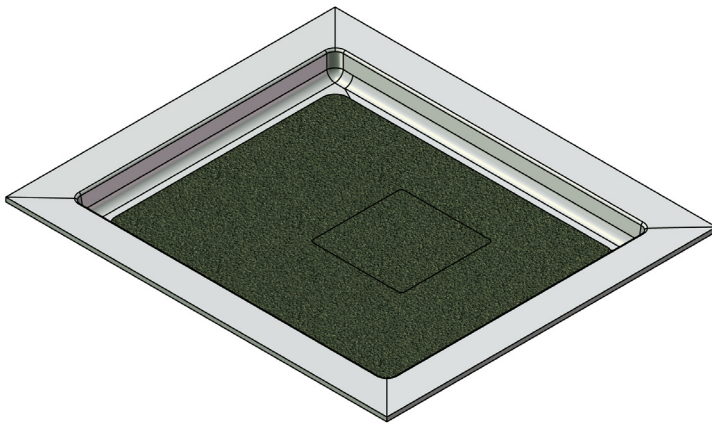

# MERIDIAN SOLID SURFACE ONE-PIECE SHOWER BASE

Model # MSB4640SUV

## 46" x 40" Universal Variable Center Drain

- Integral shower floor and threshold for alcove installation
- Choose from a variety of solid colors and granite-patterned colors
- Variable drain configuration and fabricated threshold allow base to be used in your choice of four configurations
- Easy to clean surface, does not promote mold or mildew
- Textured flooring helps prevent slipping
- Tapered floor helps water flow to drain
- Rigid water barrier integrated into base
- Uses standard 2" NPS strainer assembly
- Certified by Home Innovation Research Labs to the harmonized CSA B45.5/IAPMO Z124
- Approved by the Massachusetts Board of Examiners of Plumbers and Gasfitters

### Threshold Detail

### Section Thru Waterdam