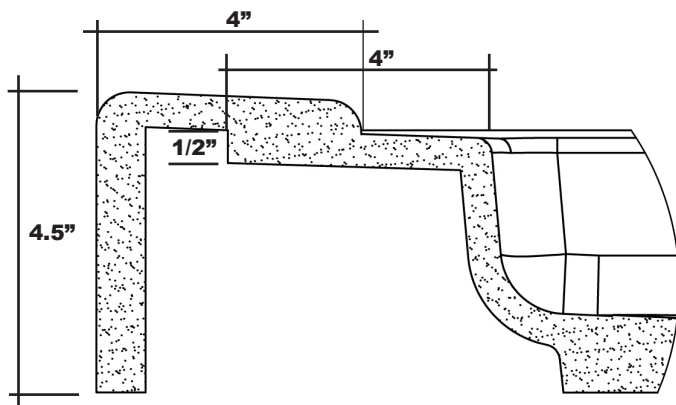

# MERIDIAN SOLID SURFACE ONE-PIECE SHOWER BASE

Model # MSB4640SUV

## 46" x 40" Universal Variable Center Drain

- Integral shower floor and threshold for alcove installation
- Choose from a variety of solid colors and granite-patterned colors
- Variable drain configuration and fabricated threshold allow base to be used in your choice of four configurations
- Easy to clean surface, does not promote mold or mildew
- Textured flooring helps prevent slipping
- Tapered floor helps water flow to drain
- Rigid water barrier integrated into base
- Uses standard 2" NPS strainer assembly
- Certified by Home Innovation Research Labs to the harmonized CSA B45.5/IAPMO Z124
- Approved by the Massachusetts Board of Examiners of Plumbers and Gasfitters

### Threshold Detail

### Section Thru Waterdam