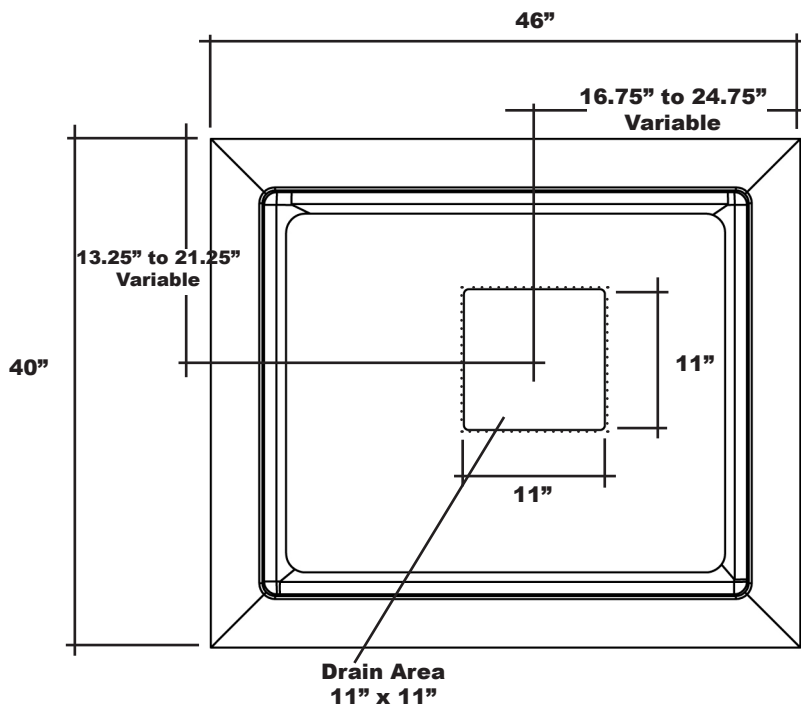

# MERIDIAN SOLID SURFACE ONE-PIECE SHOWER BASE

Model # MSB4640SUV

## 46" x 40" Universal Variable Center Drain

- Integral shower floor and threshold for alcove installation
- Choose from a variety of solid colors and granite-patterned colors
- Variable drain configuration and fabricated threshold allow base to be used in your choice of four configurations
- Easy to clean surface, does not promote mold or mildew
- Textured flooring helps prevent slipping
- Tapered floor helps water flow to drain
- Rigid water barrier integrated into base
- Uses standard 2" NPS strainer assembly
- Certified by Home Innovation Research Labs to the harmonized CSA B45.5/IAPMO Z124
- Approved by the Massachusetts Board of Examiners of Plumbers and Gasfitters

### Threshold Detail

### Section Thru Waterdam