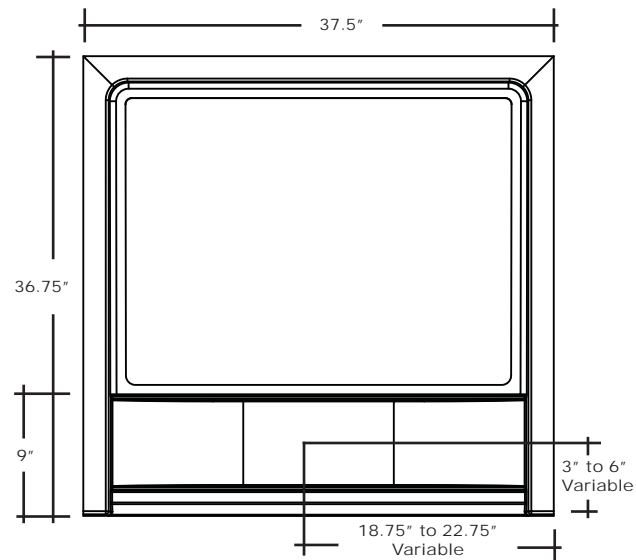

Special Note:

- Interpretation and enforcement of ADA guidelines varies from state to state. Please consult with your local enforcement agency prior to specifying or purchasing this product.