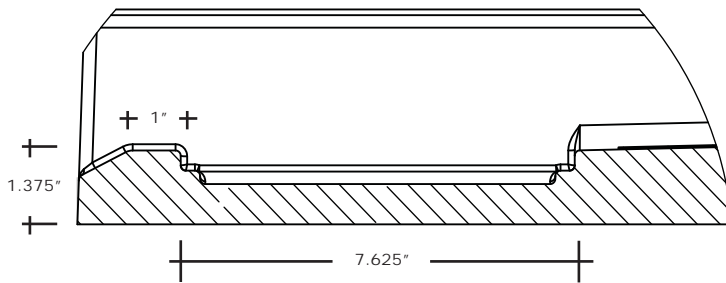

- Integral shower floor and threshold for alcove installation
- Variable drain location with stainless steel trench cover
- Choose from a variety of solid colors and granite-patterned colors
- Textured flooring helps prevent slipping
- Tapered floor helps water flow to drain
- Rigid water barrier integrated into base
- Uses standard 2" NPS strainer assembly
- Certified by Home Innovation Research Labs to the harmonized CSA B45.5/IAPMO Z124
- Approved by the Massachusetts Board of Examiners of Plumbers and Gasfitters

Threshold Detail