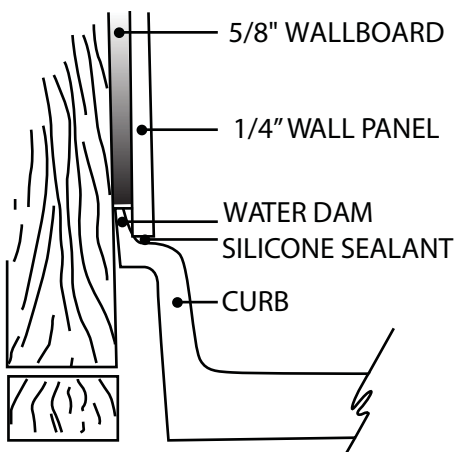

MERIDIAN SOLID SURFACE ONE-PIECE SHOWER BASE

Model # MSB3753675STVF

37.5" x 36.75"
Accessible
Front Trench Drain

- Integral shower floor and threshold for alcove installation
- Variable drain location with stainless steel trench cover
- Choose from a variety of solid colors and granite-patterned colors
- Textured flooring helps prevent slipping
- Tapered floor helps water flow to drain
- Rigid water barrier integrated into base
- Uses standard 2" NPS strainer assembly
- Certified by Home Innovation Research Labs to the harmonized CSA B45.5/IAPMO Z124
- Approved by the Massachusetts Board of Examiners of Plumbers and Gasfitters

Threshold Detail

Section Thru Waterdam

Special Note:

- Interpretation and enforcement of ADA guidelines varies from state to state. Please consult with your local enforcement agency prior to specifying or purchasing this product.