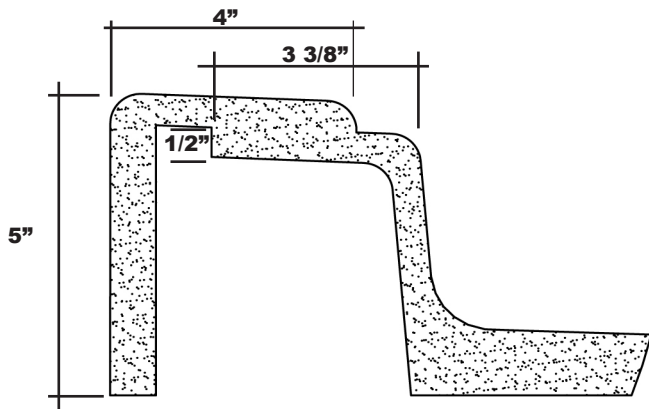

MERIDIAN SOLID SURFACE ONE-PIECE SHOWER BASE

Model # MSB6743SUV

67" x 43" Universal Variable Center Drain

- Integral shower floor and threshold for alcove installation
- Choose from a variety of solid colors and granite-patterned colors
- Variable drain configuration and fabricated threshold allow base to be used in your choice of four configurations
- Easy to clean surface, does not promote mold or mildew
- Textured flooring helps prevent slipping
- Tapered floor helps water flow to drain
- Rigid water barrier integrated into base
- Uses standard 2" NPS strainer assembly
- Certified by Home Innovation Research Labs to the harmonized CSA B45.5/IAPMO Z124
- Approved by the Massachusetts Board of Examiners of Plumbers and Gasfitters

Threshold Detail

Section Thru Waterdam