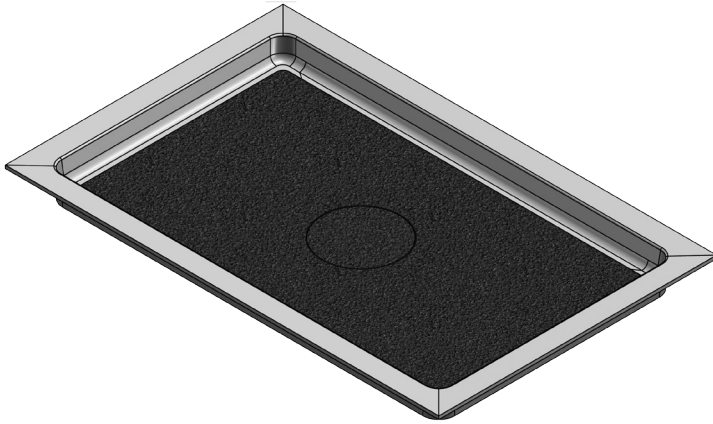

MERIDIAN SOLID SURFACE ONE-PIECE SHOWER BASE

Model # MSB6743SUV

67" x 43" Universal Variable Center Drain

- Integral shower floor and threshold for alcove installation
- Choose from a variety of solid colors and granite-patterned colors
- Variable drain configuration and fabricated threshold allow base to be used in your choice of four configurations
- Easy to clean surface, does not promote mold or mildew
- Textured flooring helps prevent slipping
- Tapered floor helps water flow to drain
- Rigid water barrier integrated into base
- Uses standard 2" NPS strainer assembly
- Certified by Home Innovation Research Labs to the harmonized CSA B45.5/IAPMO Z124
- Approved by the Massachusetts Board of Examiners of Plumbers and Gasfitters

Threshold Detail

Section Thru Waterdam