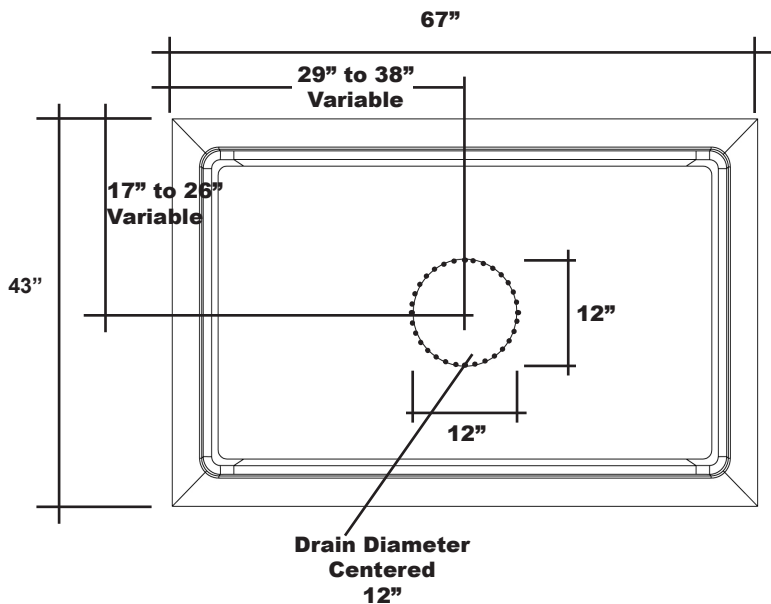

MERIDIAN SOLID SURFACE ONE-PIECE SHOWER BASE

Model # MSB6743SUV

67" x 43" Universal Variable Center Drain

- Integral shower floor and threshold for alcove installation
- Choose from a variety of solid colors and granite-patterned colors
- Variable drain configuration and fabricated threshold allow base to be used in your choice of four configurations
- Easy to clean surface, does not promote mold or mildew
- Textured flooring helps prevent slipping
- Tapered floor helps water flow to drain
- Rigid water barrier integrated into base
- Uses standard 2" NPS strainer assembly
- Certified by Home Innovation Research Labs to the harmonized CSA B45.5/IAPMO Z124
- Approved by the Massachusetts Board of Examiners of Plumbers and Gasfitters

Threshold Detail

Section Thru Waterdam