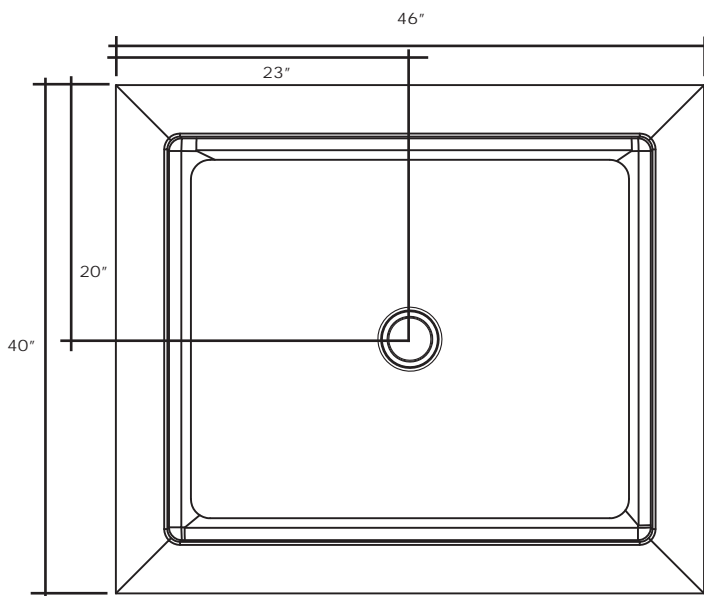

MERIDIAN SOLID SURFACE ONE-PIECE SHOWER BASE

Model #MSB4640SU

46" X 40"
Center Drain

Variable Threshold Detail

- Integral shower floor and threshold for alcove installation
- Choose from a variety of solid colors and granite-patterned colors
- Easy to clean surface, does not promote mold or mildew
- Textured flooring helps prevent slipping
- Tapered floor helps water flow to drain
- Rigid water barrier integrated into base
- Uses standard 2" NPS strainer assembly
- Certified by Home Innovation Research Labs to the harmonized CSA B45.5/IAPMO Z124
- Approved by the Massachusetts Board of Examiners of Plumbers and Gasfitters