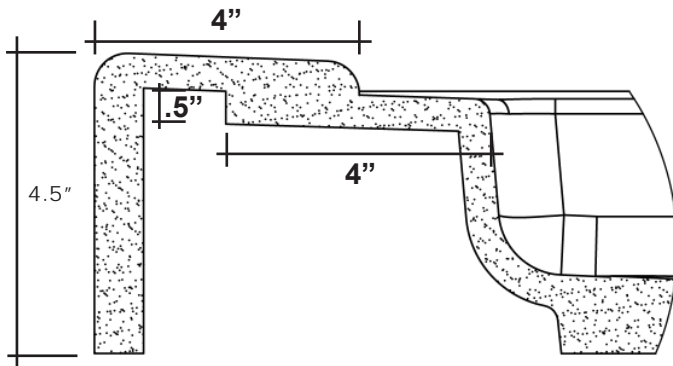

MERIDIAN SOLID SURFACE ONE-PIECE SHOWER BASE

Model #MSB4640SU

46" X 40"
Center Drain

Variable Threshold Detail

- Integral shower floor and threshold for alcove installation
- Choose from a variety of solid colors and granite-patterned colors
- Easy to clean surface, does not promote mold or mildew
- Textured flooring helps prevent slipping
- Tapered floor helps water flow to drain
- Rigid water barrier integrated into base
- Uses standard 2" NPS strainer assembly
- Certified by Home Innovation Research Labs to the harmonized CSA B45.5/IAPMO Z124
- Approved by the Massachusetts Board of Examiners of Plumbers and Gasfitters