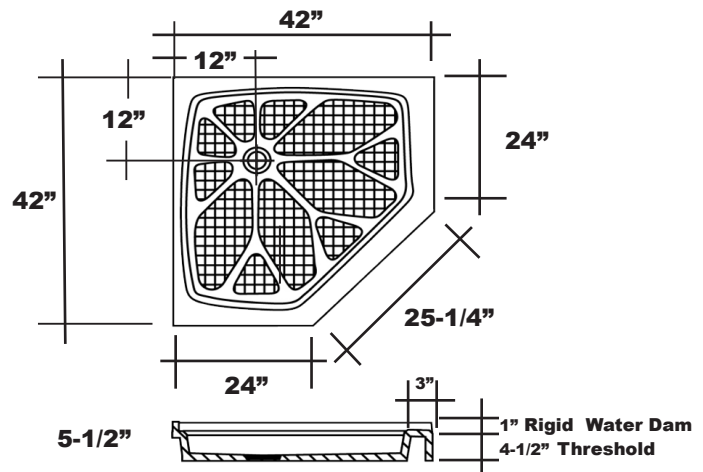

Section Thru Waterdam

Massillon, OH 44647
330-837-2216

www.TowerShowers.com

www.TowerSinks.com

TOWER
INDUSTRIES

www.TowerSurfaces.com