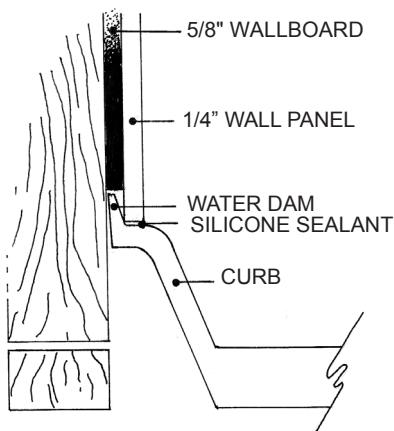

Section Thru Waterdam

Massillon, OH 44647
330-837-2216

www.TowerShowers.com

www.TowerSinks.com

TOWER
INDUSTRIES

www.TowerSurfaces.com