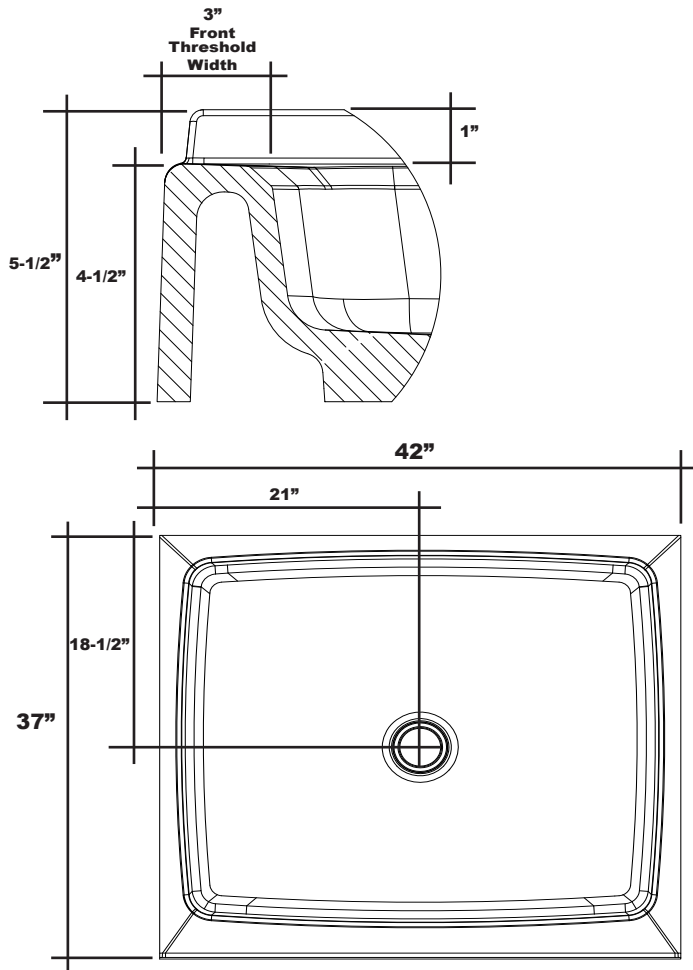

Threshold Detail