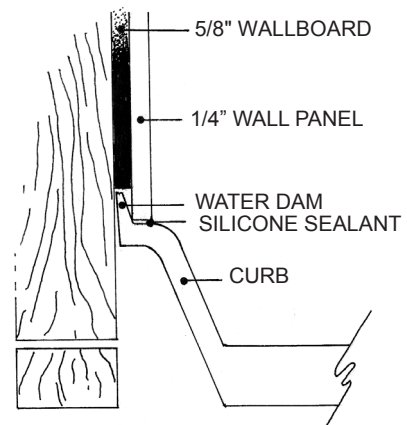

Section Thru Waterdam

Massillon, OH 44647
330-837-2216

www.TowerShowers.com

www.TowerSinks.com

TOWER
INDUSTRIES
www.TowerSurfaces.com