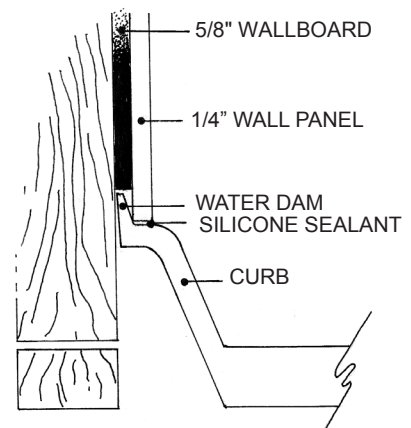

Section Thru Waterdam

Massillon, OH 44647
330-837-2216

www.TowerShowers.com

www.TowerSinks.com

TOWER
INDUSTRIES

www.TowerSurfaces.com