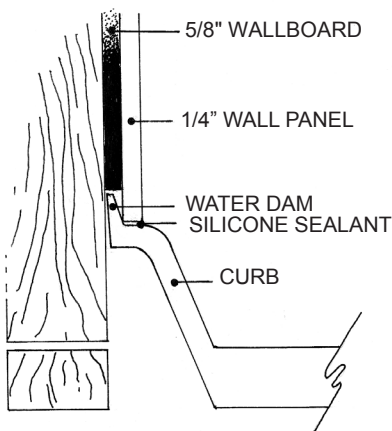

38" x 38" Neo Angle

- Integral shower floor and threshold for corner installation
- Choose from a variety of solid colors and granite-patterned colors
- Easy to clean surface, does not promote mold or mildew
- Textured flooring helps prevent slipping
- Tapered floor helps water flow to drain
- Rigid water barrier integrated into base
- Uses standard 2" NPS strainer assembly
- Certified by Home Innovation Research Labs to the harmonized CSA B45.5/IAPMO Z124
- Approved by the Massachusetts Board of Examiners of Plumbers and Gasfitters

Section Thru Waterdam