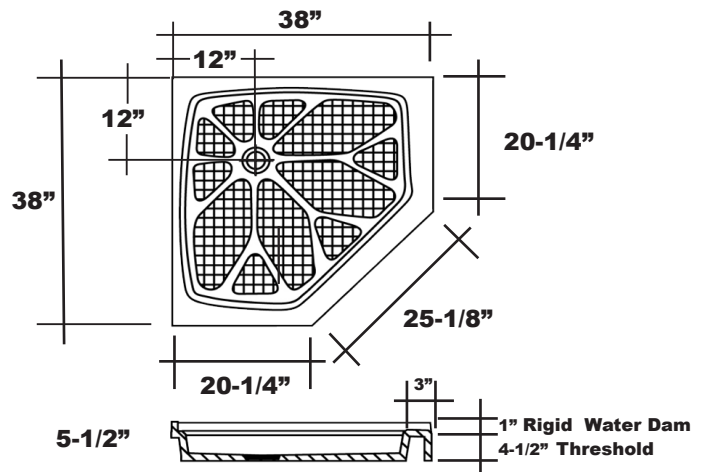

38" x 38" Neo Angle

- Integral shower floor and threshold for corner installation
- Choose from a variety of solid colors and granite-patterned colors
- Easy to clean surface, does not promote mold or mildew
- Textured flooring helps prevent slipping
- Tapered floor helps water flow to drain
- Rigid water barrier integrated into base
- Uses standard 2" NPS strainer assembly
- Certified by Home Innovation Research Labs to the harmonized CSA B45.5/IAPMO Z124
- Approved by the Massachusetts Board of Examiners of Plumbers and Gasfitters

Section Thru Waterdam