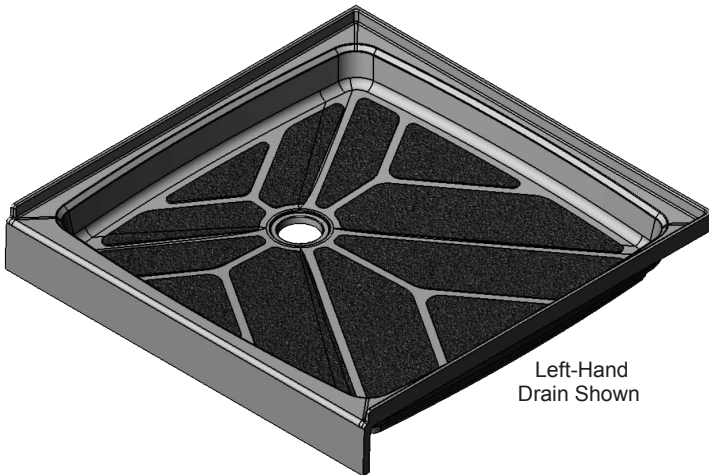

MERIDIAN SOLID SURFACE ONE-PIECE SHOWER BASE

37.5" x 36.75" Offset Drain

Model # MSB3753675SOL (Left-Hand)
Model # MSB3753675SOR (Right-Hand)

- Integral shower floor and threshold for alcove installation
- Choose from a variety of solid colors and granite-patterned colors
- Offset drain configuration allows base to be used for right or left drain installation
- Easy to clean surface, does not promote mold or mildew
- Textured flooring helps prevent slipping
- Tapered floor helps water flow to drain
- Rigid water barrier integrated into base
- Uses standard 2" NPS strainer assembly
- Certified by Home Innovation Research Labs to the harmonized CSA B45.5/IAPMO Z124
- Approved by the Massachusetts Board of Examiners of Plumbers and Gasfitters