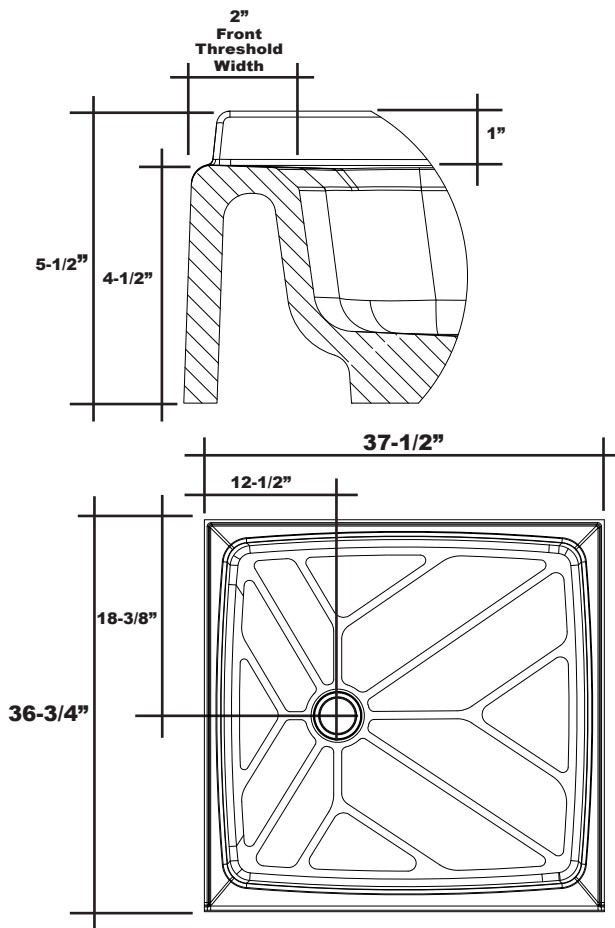

Threshold Detail