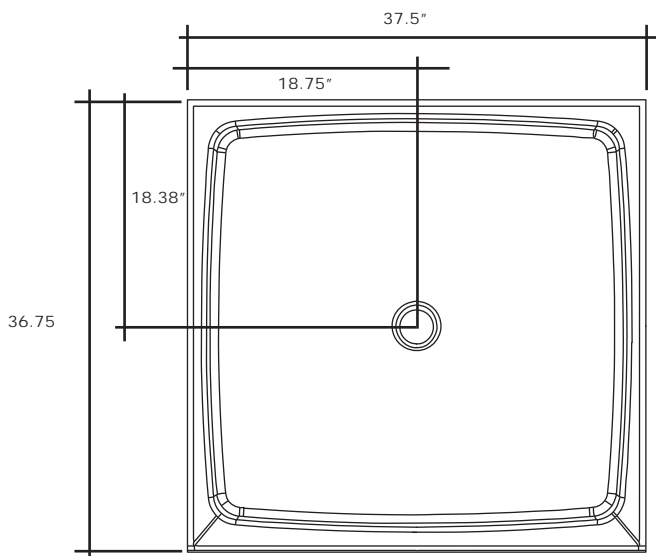

Threshold Detail