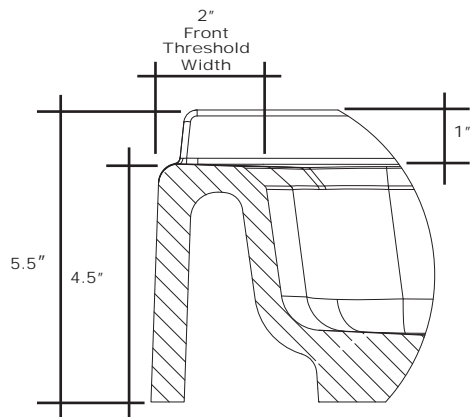

Threshold Detail