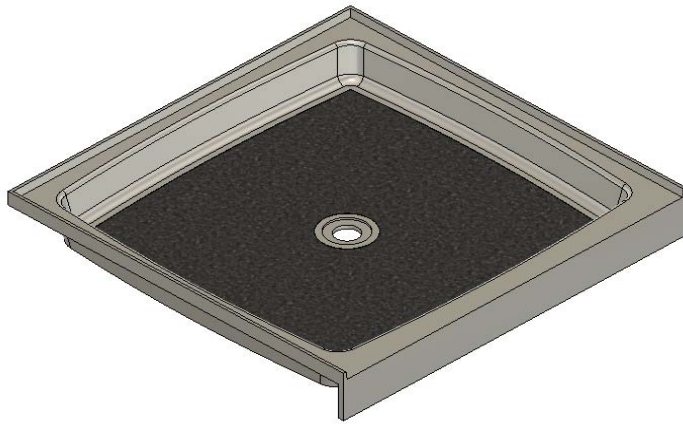

MERIDIAN SOLID SURFACE ONE-PIECE SHOWER BASE

Model #MSB3753675S

37.5" X 36.75"
Center Drain

- Integral shower floor and threshold for alcove installation
- Choose from a variety of solid colors and granite-patterned colors
- Easy to clean surface, does not promote mold or mildew
- Textured flooring helps prevent slipping
- Tapered floor helps water flow to drain
- Rigid water barrier integrated into base
- Uses standard 2" NPS strainer assembly
- Certified by Home Innovation Research Labs to the harmonized CSA B45.5/IAPMO Z124
- Approved by the Massachusetts Board of Examiners of Plumbers and Gasfitters