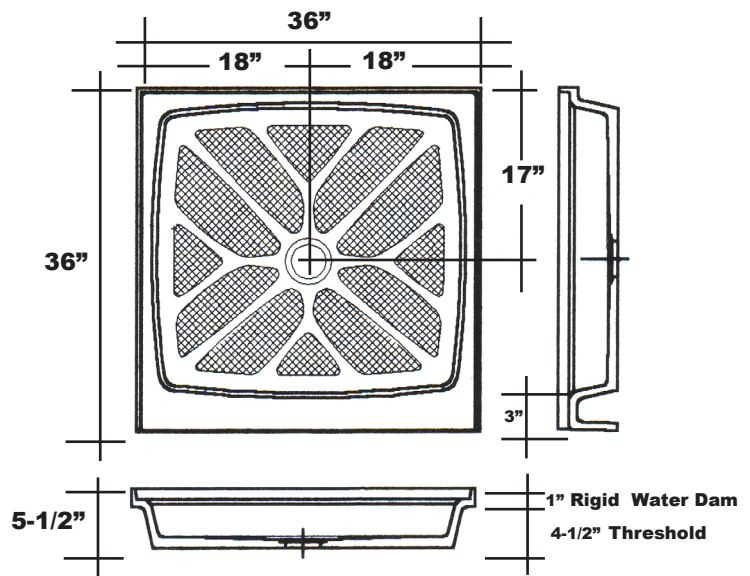

Section Thru Waterdam

Massillon, OH 44647
330-837-2216

www.TowerShowers.com

www.TowerSinks.com

TOWER
INDUSTRIES

www.TowerSurfaces.com