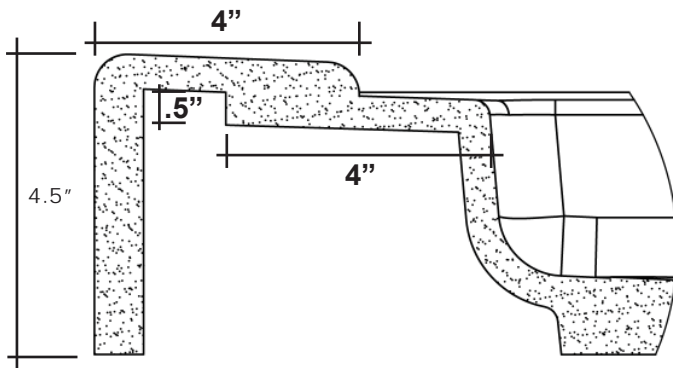

MERIDIAN SOLID SURFACE ONE-PIECE SHOWER BASE

Model #MSB6743SU

67" X 43"
Center Drain

- Integral shower floor and threshold for alcove installation
- Choose from a variety of solid colors and granite-patterned colors
- Easy to clean surface, does not promote mold or mildew
- Textured flooring helps prevent slipping
- Tapered floor helps water flow to drain
- Rigid water barrier integrated into base
- Uses standard 2" NPS strainer assembly
- Certified by Home Innovation Research Labs to the harmonized CSA B45.5/IAPMO Z124
- Approved by the Massachusetts Board of Examiners of Plumbers and Gasfitters

Variable Threshold Detail

Section Thru Waterdam

Massillon, OH 44647
330-837-2216