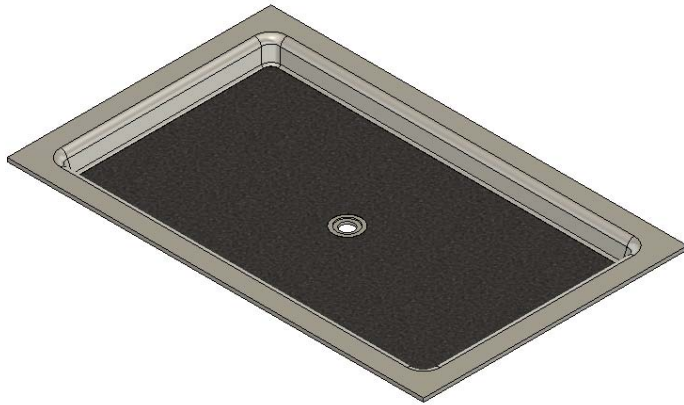

MERIDIAN SOLID SURFACE ONE-PIECE SHOWER BASE

Model #MSB6743SU

67" X 43"
Center Drain

- Integral shower floor and threshold for alcove installation
- Choose from a variety of solid colors and granite-patterned colors
- Easy to clean surface, does not promote mold or mildew
- Textured flooring helps prevent slipping
- Tapered floor helps water flow to drain
- Rigid water barrier integrated into base
- Uses standard 2" NPS strainer assembly
- Certified by Home Innovation Research Labs to the harmonized CSA B45.5/IAPMO Z124
- Approved by the Massachusetts Board of Examiners of Plumbers and Gasfitters