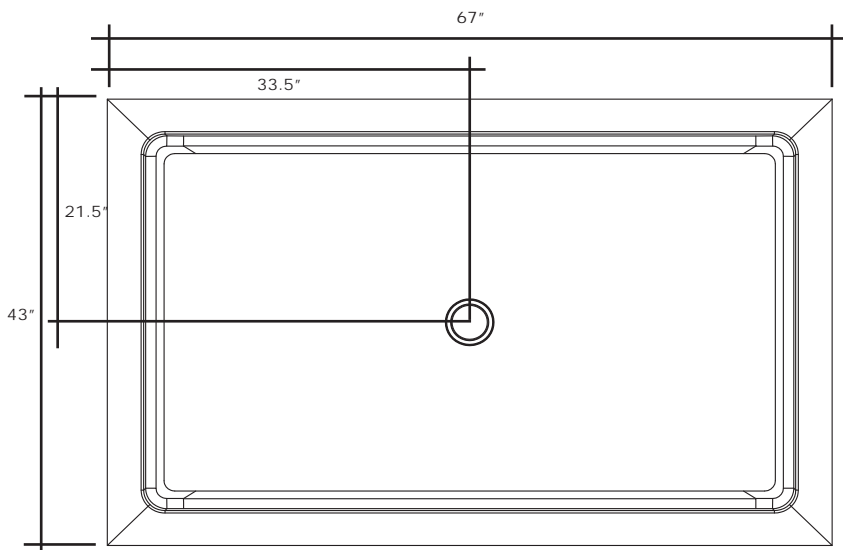

Variable Threshold Detail