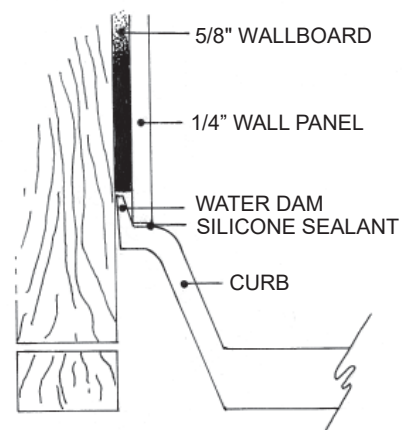

MERIDIAN SOLID SURFACE ONE-PIECE SHOWER BASE

Model #MSB6743SU

67" X 43"
Center Drain

- Integral shower floor and threshold for alcove installation
- Choose from a variety of solid colors and granite-patterned colors
- Easy to clean surface, does not promote mold or mildew
- Textured flooring helps prevent slipping
- Tapered floor helps water flow to drain
- Rigid water barrier integrated into base
- Uses standard 2" NPS strainer assembly
- Certified by Home Innovation Research Labs to the harmonized CSA B45.5/IAPMO Z124
- Approved by the Massachusetts Board of Examiners of Plumbers and Gasfitters

Variable Threshold Detail

Section Thru Waterdam

Massillon, OH 44647
330-837-2216