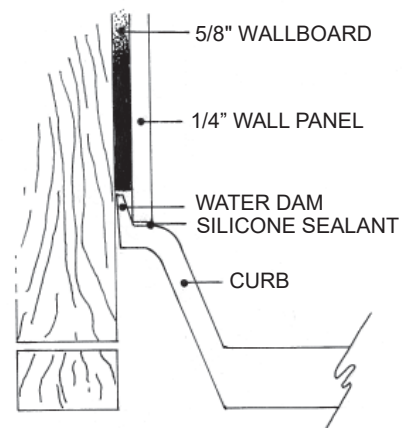

Section Thru Waterdam

Massillon, OH 44647
330-837-2216