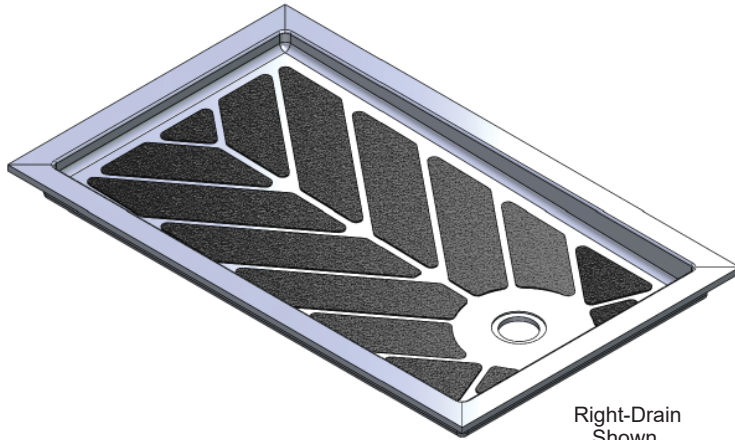

MERIDIAN SOLID SURFACE ONE-PIECE SHOWER BASE

63" x 38.5"

Universal Offset Drain

Model #MSB63385SUL (Left-Drain)
Model #MSB63385SUR (Right-Drain)
Model #MSB63385SUF (Front-Drain)
Model #MSB63385SUB (Back-Drain)

- Integral shower floor and threshold for alcove installation
- Choose from a variety of solid colors and granite-patterned colors
- Offset drain configuration and fabricated threshold allow base to be used in your choice of four configurations
- Easy to clean surface, does not promote mold or mildew
- Textured flooring helps prevent slipping
- Tapered floor helps water flow to drain
- Rigid water barrier integrated into base
- Uses standard 2" NPS strainer assembly
- Certified by Home Innovation Research Labs to the harmonized CSA B45.5/IAPMO Z124
- Approved by the Massachusetts Board of Examiners of Plumbers and Gasfitters