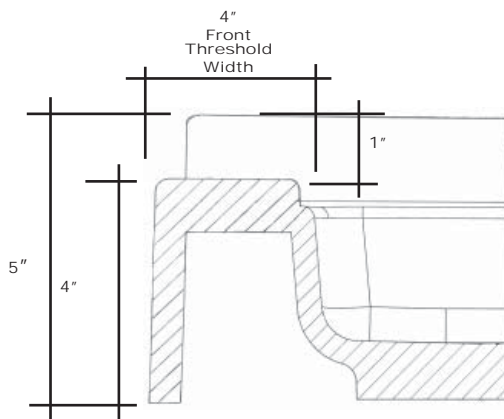

Threshold Detail