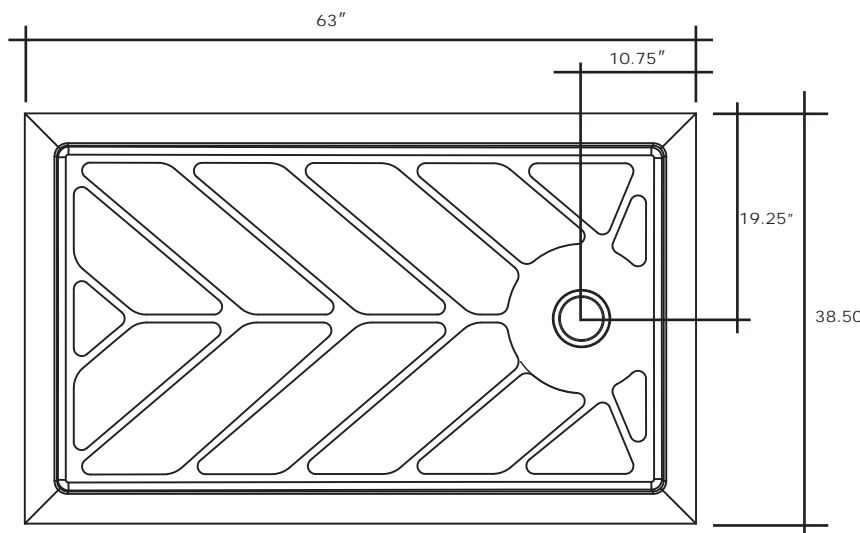

Section Thru Waterdam

Massillon, OH 44647
330-837-2216