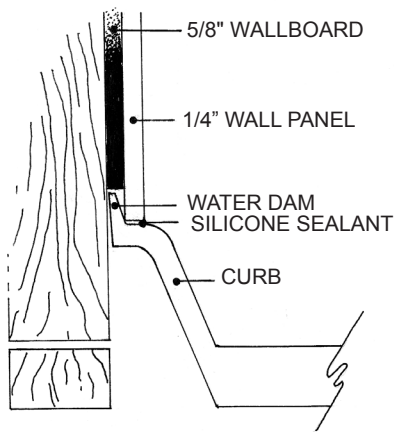

Section Thru Waterdam

Massillon, OH 44647
330-837-2216

www.TowerShowers.com

www.TowerSinks.com

TOWER
INDUSTRIES

www.TowerSurfaces.com