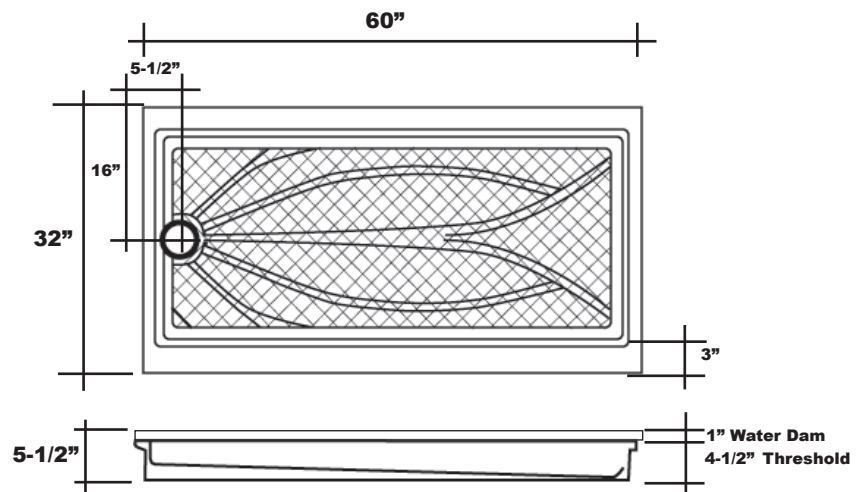

Section Thru Waterdam

Massillon, OH 44647
330-837-2216

www.TowerShowers.com

www.TowerSinks.com

TOWER
INDUSTRIES

www.TowerSurfaces.com