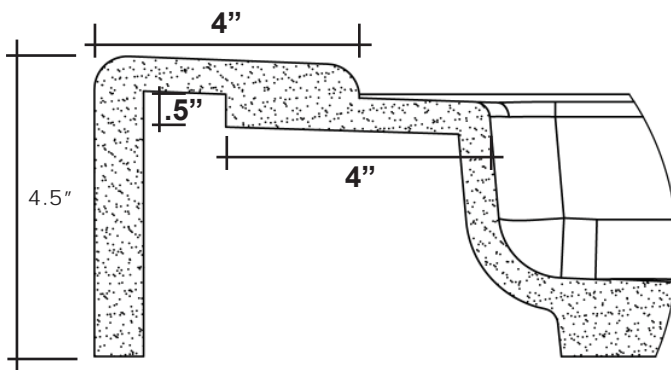

# MERIDIAN SOLID SURFACE ONE-PIECE SHOWER BASE

Model #MSB5036SU

50" X 36"  
Universal Center Drain

## Variable Threshold Detail

- Integral shower floor and threshold for alcove installation
- Choose from a variety of solid colors and granite-patterned colors
- Easy to clean surface, does not promote mold or mildew
- Textured flooring helps prevent slipping
- Tapered floor helps water flow to drain
- Rigid water barrier integrated into base
- Uses standard 2" NPS strainer assembly
- Certified by Home Innovation Research Labs to the harmonized CSA B45.5/IAPMO Z124
- Approved by the Massachusetts Board of Examiners of Plumbers and Gasfitters