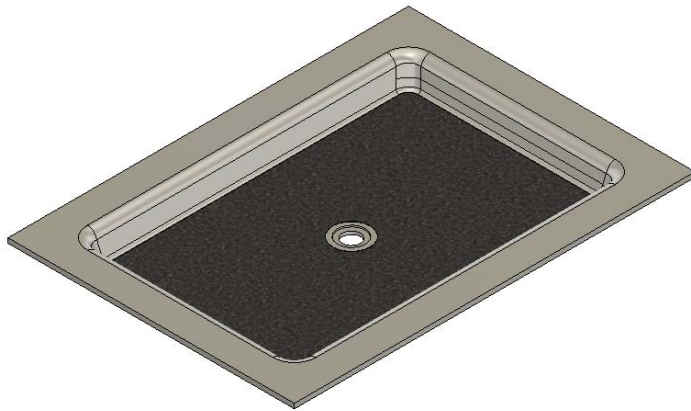

# MERIDIAN SOLID SURFACE ONE-PIECE SHOWER BASE

Model #MSB5036SU

50" X 36"  
Universal Center Drain

## Variable Threshold Detail

- Integral shower floor and threshold for alcove installation
- Choose from a variety of solid colors and granite-patterned colors
- Easy to clean surface, does not promote mold or mildew
- Textured flooring helps prevent slipping
- Tapered floor helps water flow to drain
- Rigid water barrier integrated into base
- Uses standard 2" NPS strainer assembly
- Certified by Home Innovation Research Labs to the harmonized CSA B45.5/IAPMO Z124
- Approved by the Massachusetts Board of Examiners of Plumbers and Gasfitters