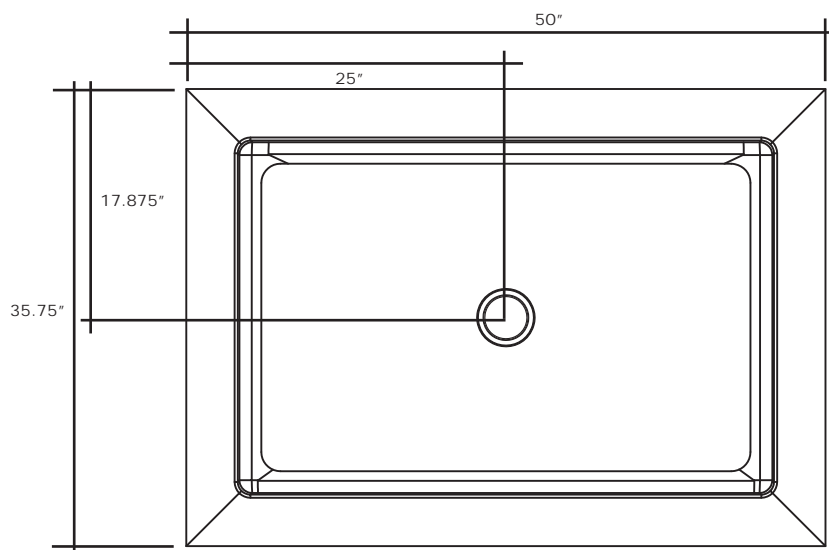

# MERIDIAN SOLID SURFACE ONE-PIECE SHOWER BASE

Model #MSB5036SU

50" X 36"  
Universal Center Drain

## Variable Threshold Detail

- Integral shower floor and threshold for alcove installation
- Choose from a variety of solid colors and granite-patterned colors
- Easy to clean surface, does not promote mold or mildew
- Textured flooring helps prevent slipping
- Tapered floor helps water flow to drain
- Rigid water barrier integrated into base
- Uses standard 2" NPS strainer assembly
- Certified by Home Innovation Research Labs to the harmonized CSA B45.5/IAPMO Z124
- Approved by the Massachusetts Board of Examiners of Plumbers and Gasfitters