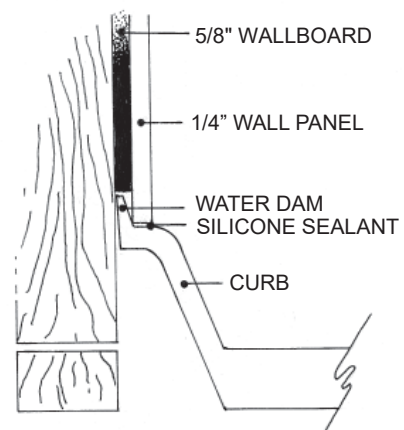

Section Thru Waterdam

Massillon, OH 44647
330-837-2216