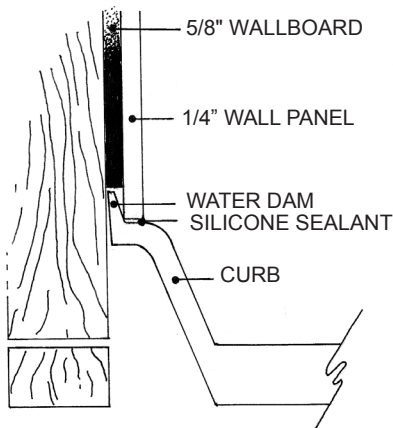

Section Thru Waterdam

Massillon, OH 44647
330-837-2216

www.TowerShowers.com

www.TowerSinks.com

TOWER
INDUSTRIES

www.TowerSurfaces.com