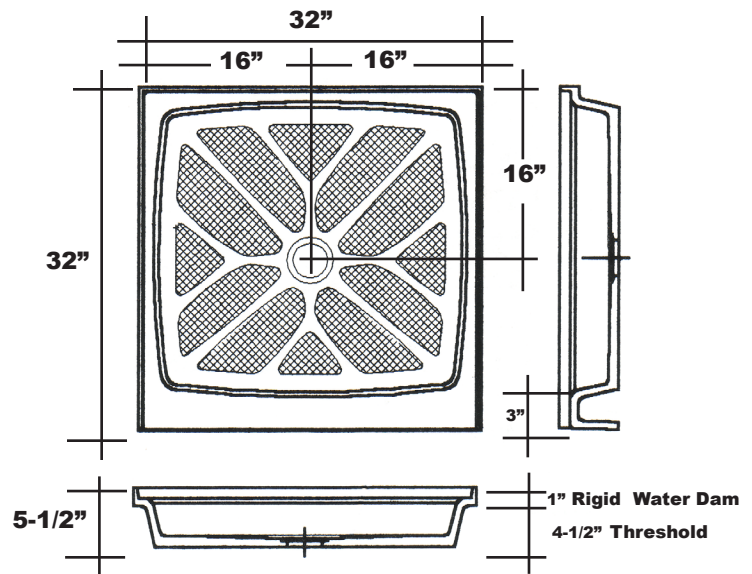

Section Thru Waterdam

Massillon, OH 44647
330-837-2216

www.TowerShowers.com

www.TowerSinks.com

TOWER
INDUSTRIES

www.TowerSurfaces.com